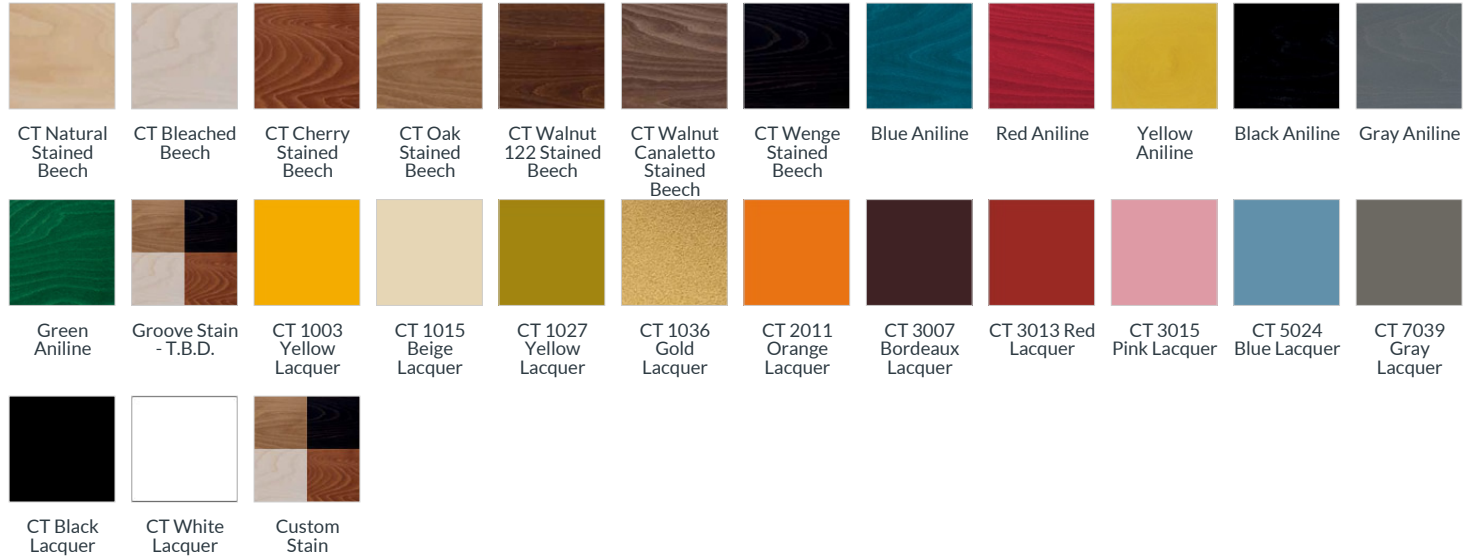

ASIA

Sandler Seating Inc.
60 Tannery Lane
Singapore, 347803

SANDLERSEATING

CELINE 3.3 - CANTARUTTI COLLECTION

FRAME FINISH OPTIONS

NATURAL BEECH

RANGE

Celine 1.2

Celine 4.3

Celine 4.1

Celine 4.2

Celine 3.3

Celine 3.1

Celine 3.2

Celine 2.2

Celine 2.1