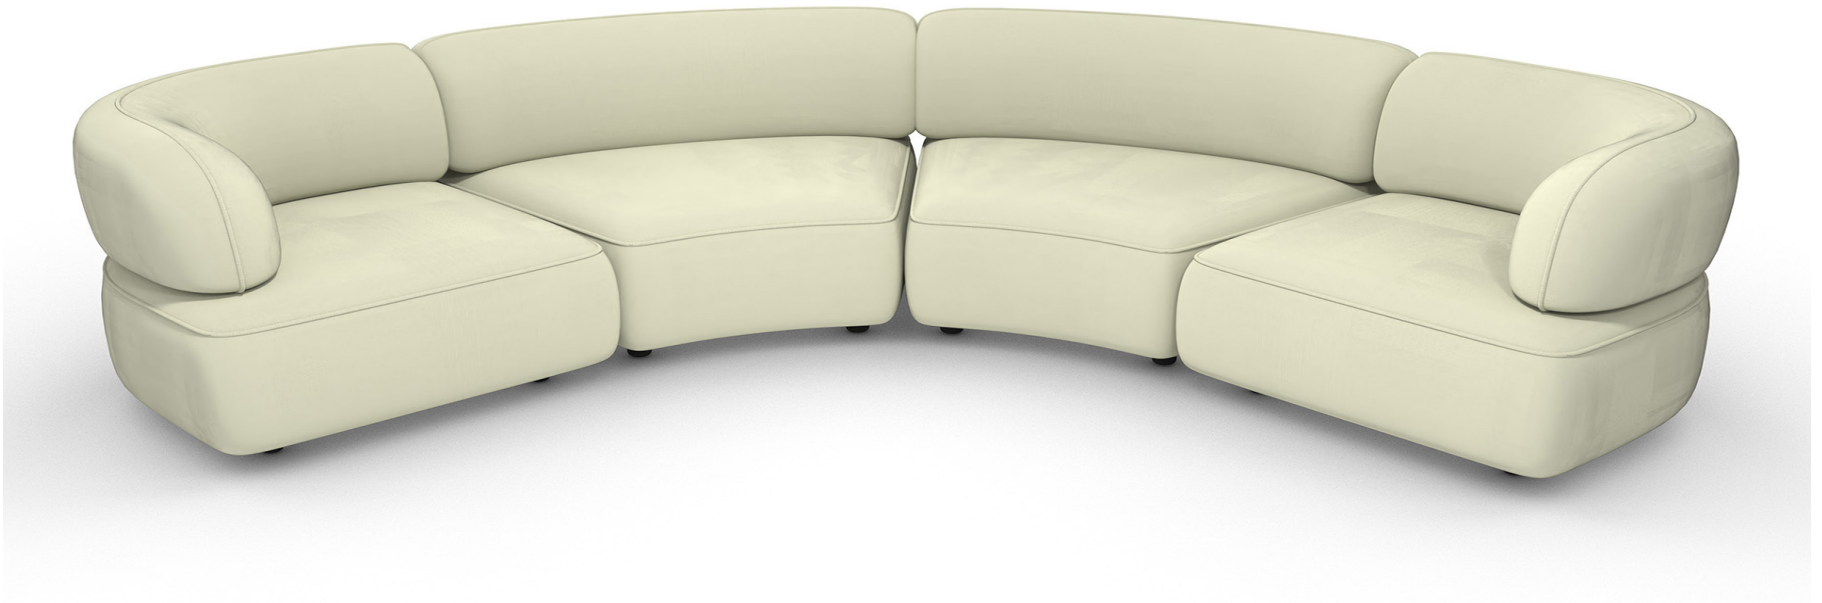

# SANDLER

## **CHANEL 5**

Four seat curved sofa created from modular components.

**Series Included: CHANEL**

# SANDLER

PRODUCT	DESCRIPTION	QTY	LIST PRICE	TOTAL
CHANEL 5555	Upholstered square, corner seat module with right hand curved backrest. Solid wood structure with variable density foam and webbed seat.&hellip;	1	\$3,760	\$3,760
CHANEL 5556	Upholstered square, corner seat module with left hand curved backrest. Solid wood structure with variable density foam and webbed seat.&hellip;	1	\$3,760	\$3,760
CHANEL 5558	Trapezoidal seat with curved parallel front and back. Curved backrest included. Solid wood structure with variable density foam and webbed&hellip;	2	\$4,260	\$8,520