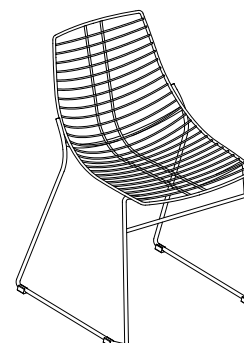

091

CHAIR WITH STEEL SLED FRAME

FRAME

STEEL

OPTIONAL: FABRIC CUSHION

FRAME - STEEL

VR WHITE

VR GREY RAL 7042

VR BROWN RAL 8017

VR GREEN 367 C

CR CHROME

STACKABLE
4

WEIGHT
11.7 lb

PACKAGING
0.34 m³

PIECES PER BOX
4