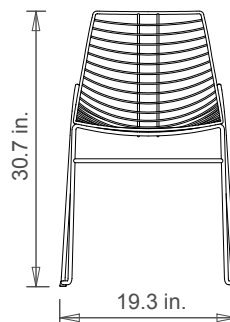

VR BROWN RAL 8017

VR GREEN 367 C

CR CHROME

STACKABLE
4

WEIGHT
11.7 lb

PACKAGING
0.34 m³

PIECES PER BOX
4