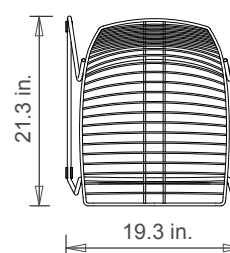

VR BROWN RAL 8017

VR GREEN 367 C

CR CHROME

STACKABLE
4

WEIGHT
11.7 lb

PACKAGING
0.34 m³

PIECES PER BOX
4