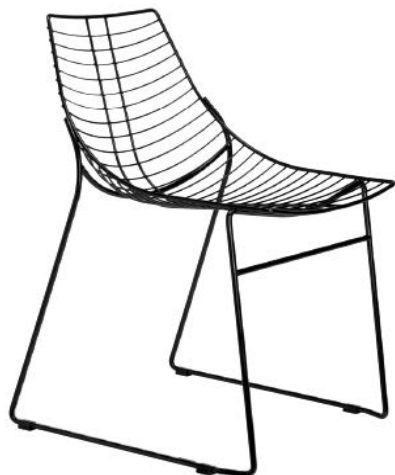

091

CHAIR WITH STEEL SLED FRAME

FRAME

STEEL

OPTIONAL: FABRIC CUSHION

FRAME - STEEL

VR WHITE

VR GREY RAL 7042

VR BROWN RAL 8017

VR GREEN 367 C

CR CHROME

STACKABLE
4

WEIGHT
11.7 lb

PACKAGING
0.34 m³

PIECES PER BOX
4