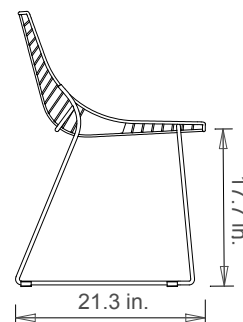

091

CHAIR WITH STEEL SLED FRAME

FRAME

STEEL

OPTIONAL: FABRIC CUSHION

FRAME - STEEL

VR WHITE

VR GREY RAL 7042

VR BROWN RAL 8017

VR GREEN 367 C

CR CHROME

STACKABLE
4

WEIGHT
11.7 lb

PACKAGING
0.34 m³

PIECES PER BOX
4