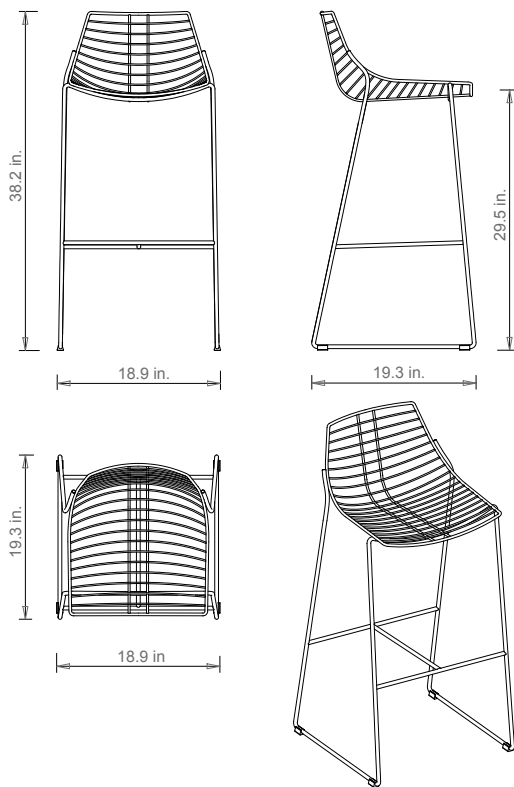

396

STOOL WITH STEEL SLED FRAME

FRAME

STEEL

OPTIONAL: FABRIC CUSHION

WEIGHT
13.2 lb

PACKAGING
0.23 m³

PIECES PER BOX
1

FRAME - STEEL

VR WHITE

VR GREY RAL 7042

VR ORANGE RAL 2003

VR ANTHRACITE RAL 7016

VR ALUMINIUM GREY

VR PEWTER

VR WHITE MARÉ