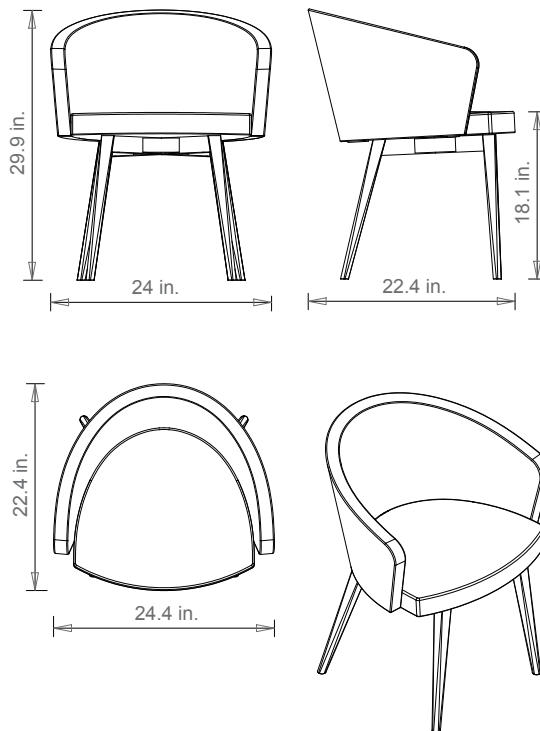

167

UPHOLSTERED ARMCHAIR WITH 4-LEG SOLID WOOD FRAME

WEIGHT

21.8 lb

PACKAGING

0.32 m³

PIECES PER BOX

1