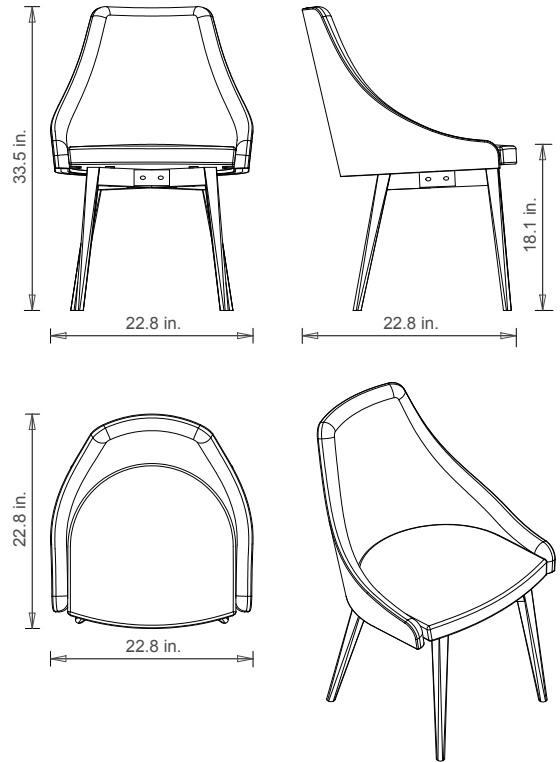

Kontea SANDLERSEATING

Carlo Bimbi

1.5

SIDE CHAIR WITH UPHOLSTERED SEAT AND BACK WITH 4 LEGGED WOOD FRAME.

WEIGHT

20.7 lb

PACKAGING

0.31 m³

PIECES PER BOX

1

FRAME

WOOD

SEAT FINISHES

FABRIC

FRAME FINISHES - WOOD

MAPLE STAINED BEECH