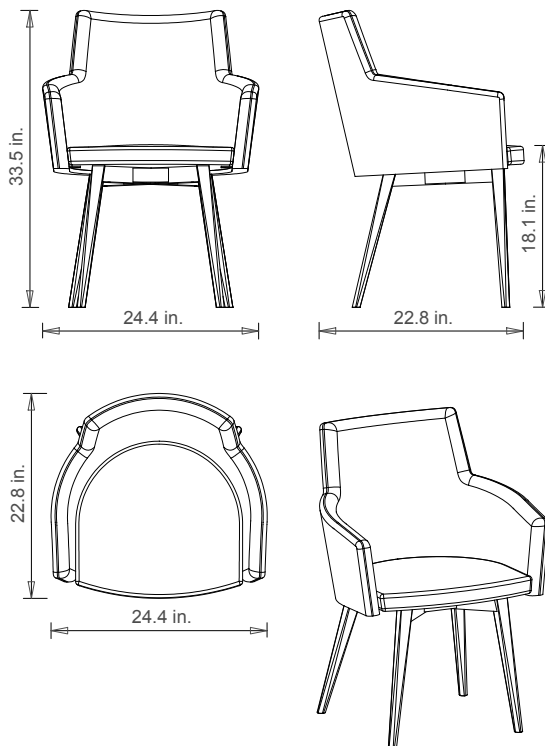

# SANDLERSEATING

Carlo Bimbi

2.5

ARMCHAIR WITH 4-LEG WOODEN FRAME

**WEIGHT**

22.9 lb

**PACKAGING**

0.31 m<sup>3</sup>