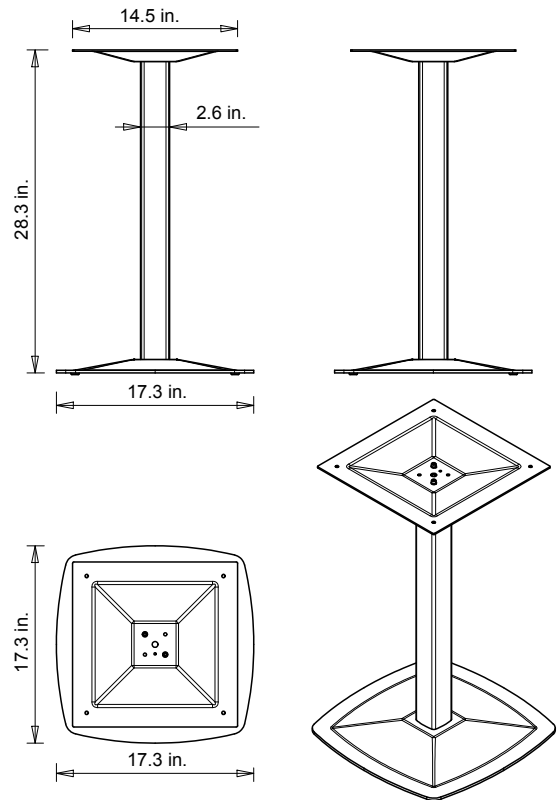

# SANDLERSEATING

511 ☀

TABLE WITH PLATE IN MOULDED STEEL AND ALUMINUM COLUMN.

**WEIGHT:**

28 lb

**PACKAGING:**

0.06 m<sup>3</sup>

**PIECES PER BOX:**

2

**COLUMN:**

2.6 x 2.6 in.

**TABLE TOP:**

Ø 23.6 / Ø 27.6 / Ø 31.5 / Ø 35.4 / Ø 39.4 in.  
23.6X23.6 / 27.6X27.6 / 31.5X31.5 in.

OPTIONAL: ADJUSTABLE FEET FOR AX TABLE BASES

**TABLETOP FINISHES:**

STRATIFIED