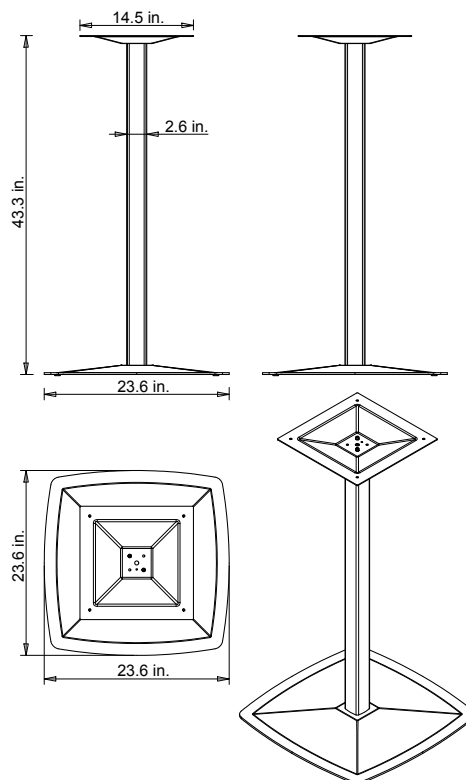

# SANDLERSEATING

512A 

TABLE WITH PLATE IN MOULDED STEEL AND ALUMINUM COLUMN.

**WEIGHT:**

45.9 lb

**PACKAGING:**

0.07 m<sup>3</sup>

**PIECES PER BOX:**

1

**COLUMN:**

2.6X2.6 in.

**TABLE TOP:**

Ø 31.5 in.

31.5X31.5 in.

**OPTIONAL:** ADJUSTABLE FEET FOR AX TABLE BASES

**TABLETOP FINISHES:**