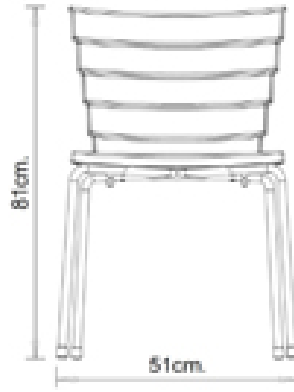

## Bikini %\$

BIKINI COLLECTION:  
Bikini 1.0, Bikini 1.1, Bikini 3.0,

4-leg chair with steel frame, polypropylene shell.

**GH57?G**

4

**K 9? <H**

5.2 Kg

**JC@ A 9**