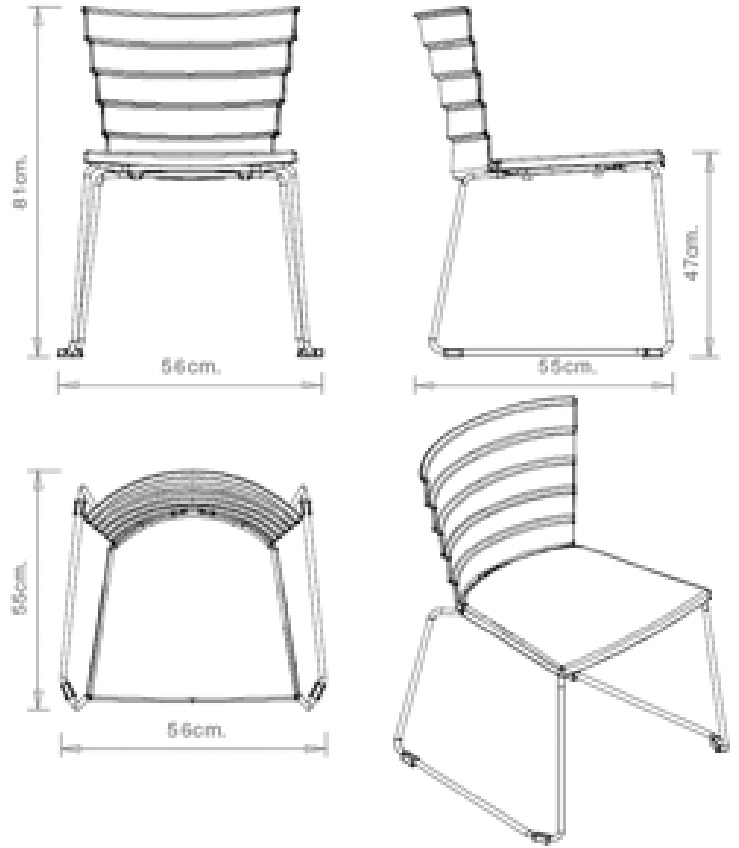

Bikini

Marc Sadler

SANDLERSEATING

Bikini %%

BIKINI COLLECTION:
Bikini 1.0, Bikini 1.1, Bikini 3.0,

Chair design Marc Sadler with polypropylene shell. Steel sled frame.

GH57?G

4

K 9? <H

6.4 kg

JC@ A 9

0.39 m₃

PIECES PER BOX

4