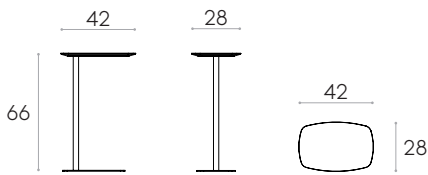

Side table

Code: **LAN0010**

Occasional side table with wooden top and steel base.

Top finishes: available in oak veneer in any of the finishes, in solid FENIX® or lacquered in colours W1 and W2 from the tabletops swatch card.

Leg finishes: polyester powder coated in colours M1 and M2 from the metallic swatch card.

	Oak natural/stained	Lacquered colours W1	Lacquered colours W2	Solid FENIX® 12mm*	FENIX® 12mm* (macizo)
	5,2kg	5kg	5kg	6kg	6kg
	6,5 kg 0,12 m³	6,3 kg 0,12 m³	6,3 kg 0,12 m³	7,3 kg 0,12 m³	7,3 kg 0,12 m³