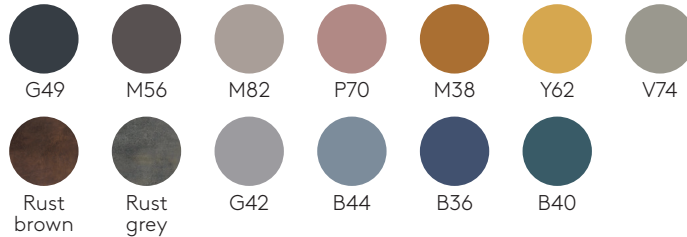

WARRANTY

5 years

FINISHES

Finishes book [+info](#)

Steel frames

M1 colours

M2 colours

Tabletops

Lacquered MDF
16mm

W1 colours

W2 colours

Oak veneer
16mm

Oak

Solid FENIX®
12mm

Side table

Code: **LAN0010**

Occasional side table with wooden top and steel base.

Top finishes: available in oak veneer in any of the finishes, in solid FENIX® or lacquered in colours W1 and W2 from the tabletops swatch card.

Leg finishes: polyester powder coated in colours M1 and M2 from the metallic swatch card.

	Oak natural/stained	Lacquered colours W1	Lacquered colours W2	Solid FENIX® 12mm*	FENIX® 12mm* (macizo)
	5,2kg	5kg	5kg	6kg	6kg
	6,5 kg 0,12 m ³	6,3 kg 0,12 m ³	6,3 kg 0,12 m ³	7,3 kg 0,12 m ³	7,3 kg 0,12 m ³