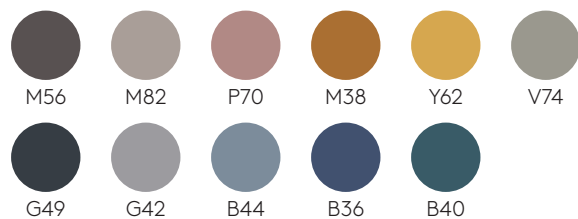

WARRANTY

5 years

FINISHES

Finishes book [+info](#)

Steel frames

M1 colours

M2 colours

Tabletops

Lacquered MDF
16mm

W1 colours

W2 colours

Oak veneer
16mm

Oak

Solid FENIX®
12mm

Side table

Code: **LAN0010**

Occasional side table with wooden top and steel base.

Top finishes: available in oak veneer in any of the finishes, in solid FENIX® or lacquered in colours W1 and W2 from the tabletops swatch card.

Leg finishes: polyester powder coated in colours M1 and M2 from the metallic swatch card.