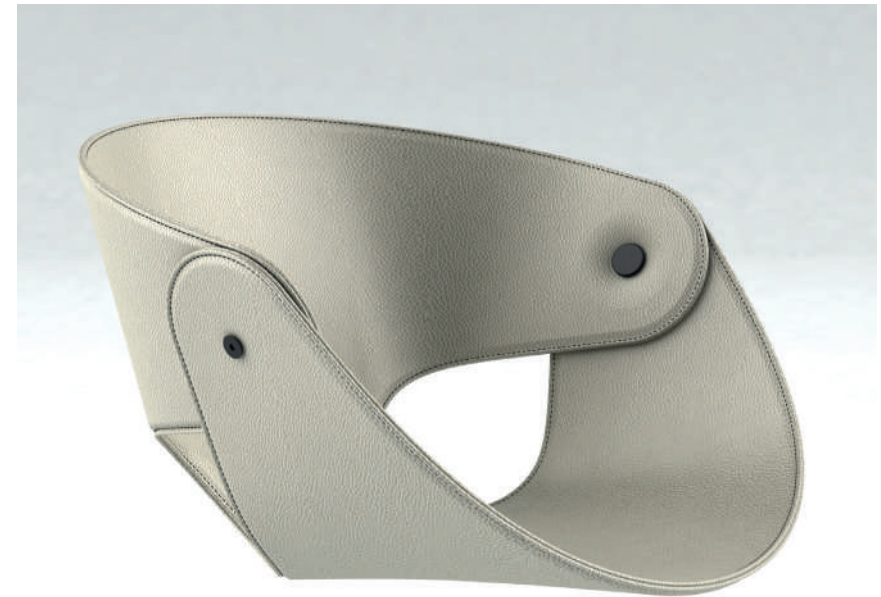

Design: Martin Ballendat

IIDA | IIDA/HD EXPO
PRODUCT DESIGN
AWARDS
2018 WINNER

SANDLERSEATING