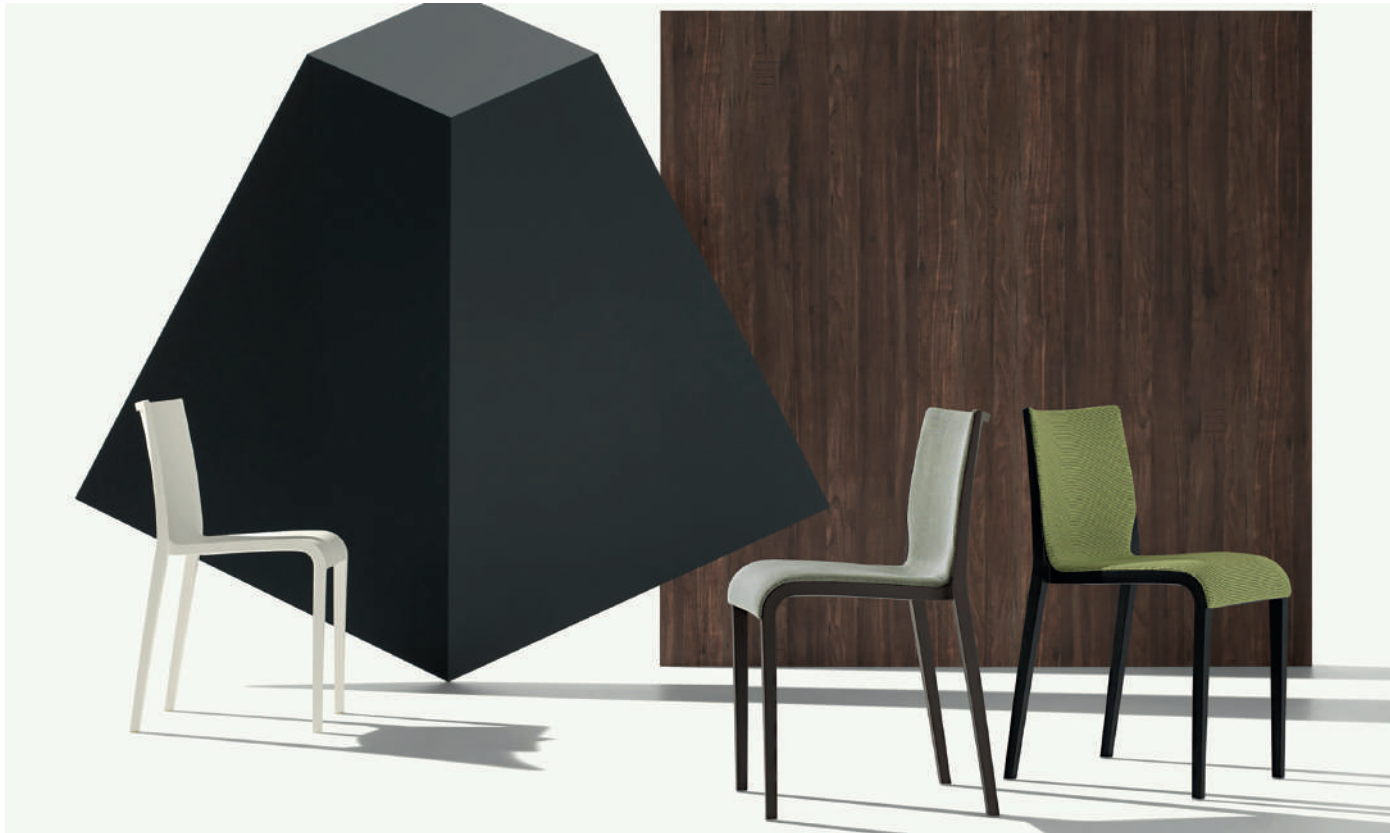

Nassau

Design: Marc Sadler

SANDLERSEATING