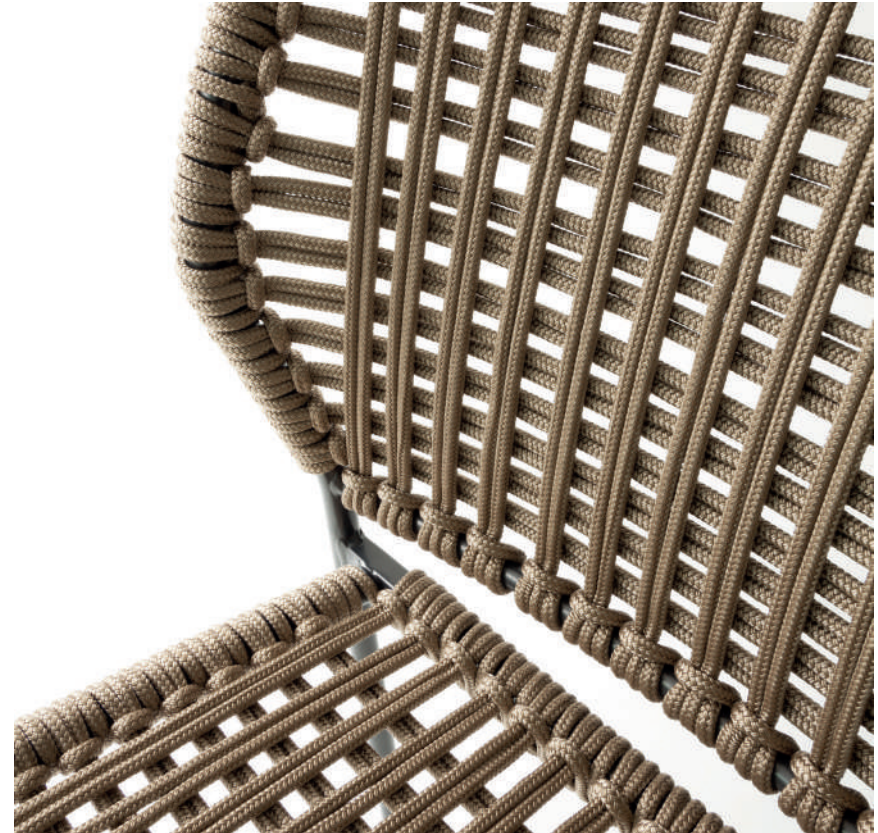

SANDLERSEATING

Corda

Design: Cuno Frommherz

SANDLERSEATING

Riverchair

Design: Mac Stopa

SANDLERSEATING

Sign 225