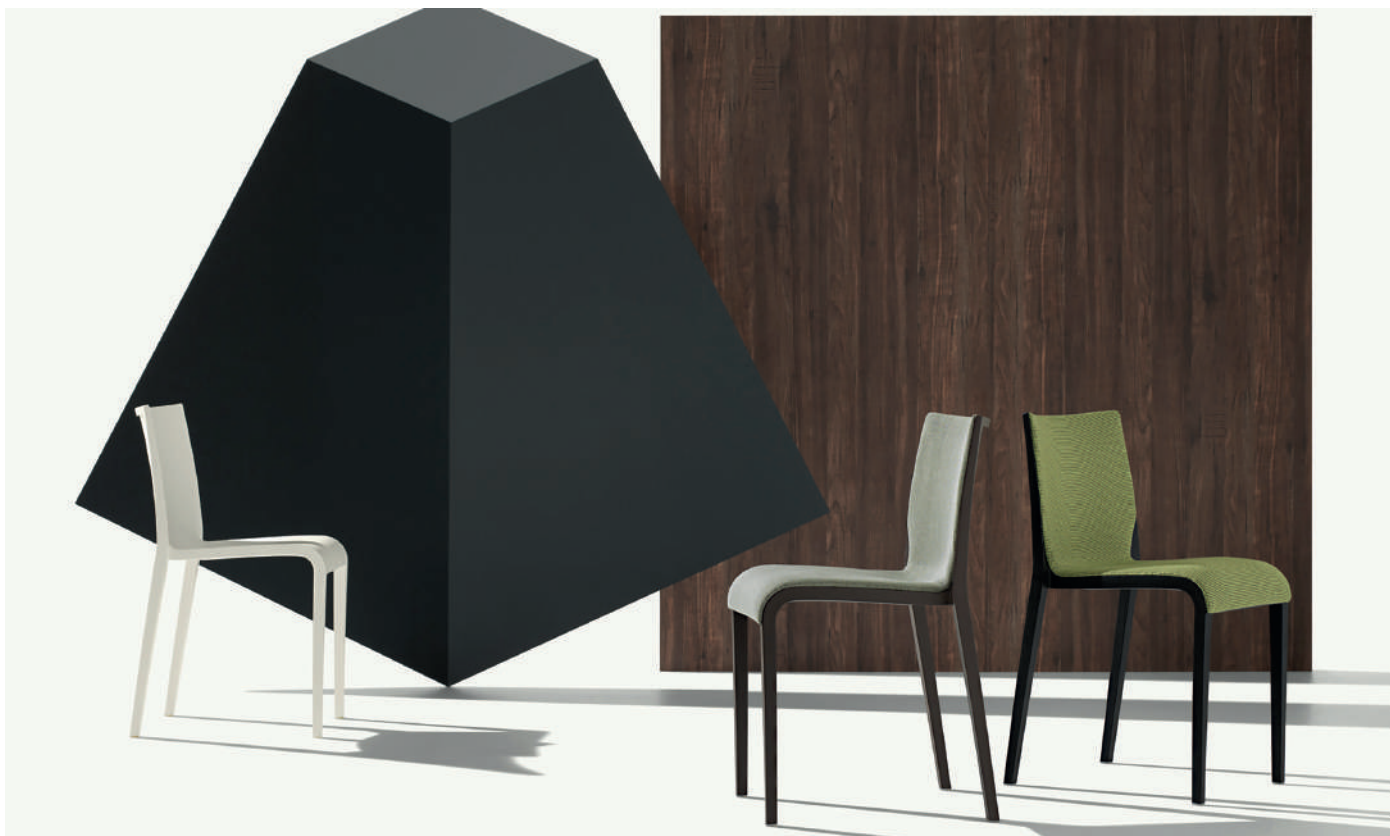

Design: Marc Sadler

SANDLERSEATING