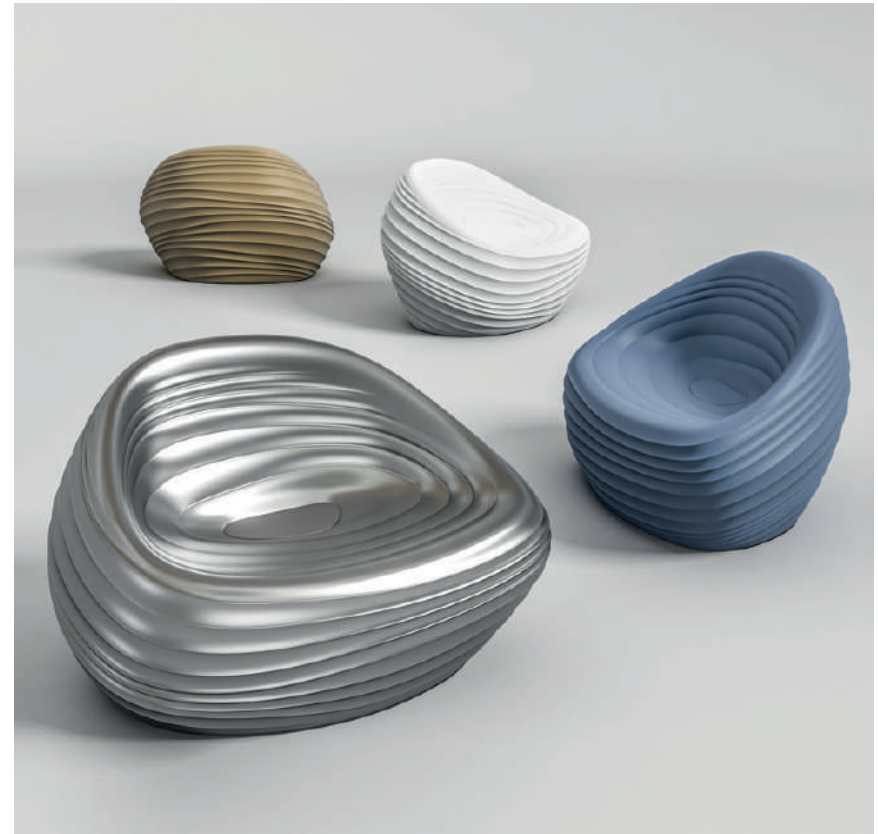

Riverchair

Design: Mac Stopa

SANDLERSEATING

Riverside

Design: Mac Stopa

SANDLERSEATING

River stone

Design: Mac Stopa