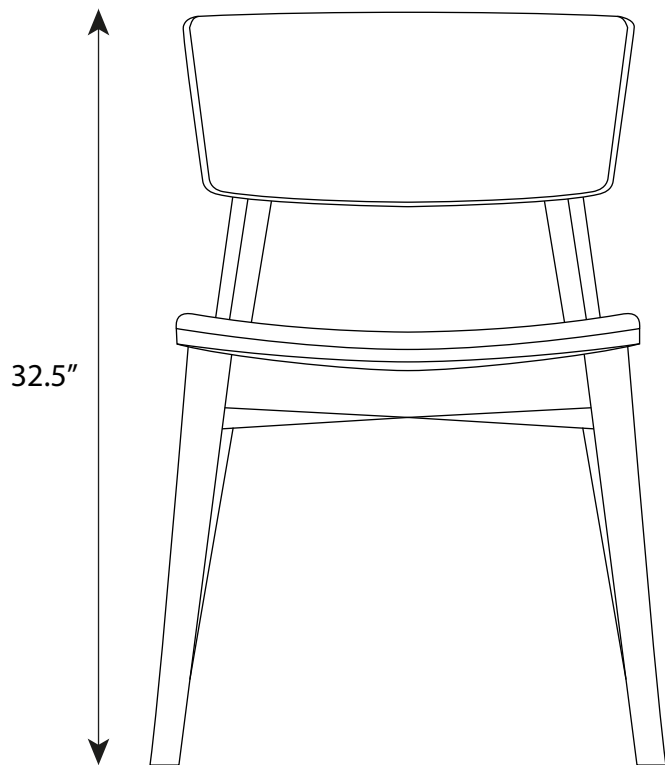

HELLEN SE 02
(not to scale)

21.7"

Technical drawing showing the front view of the Hellen SE 02 chair. A horizontal dimension line at the bottom indicates a width of 21.7 inches.

21.7"

Technical drawing showing the side view of the Hellen SE 02 chair. A horizontal dimension line at the bottom indicates a width of 21.7 inches.