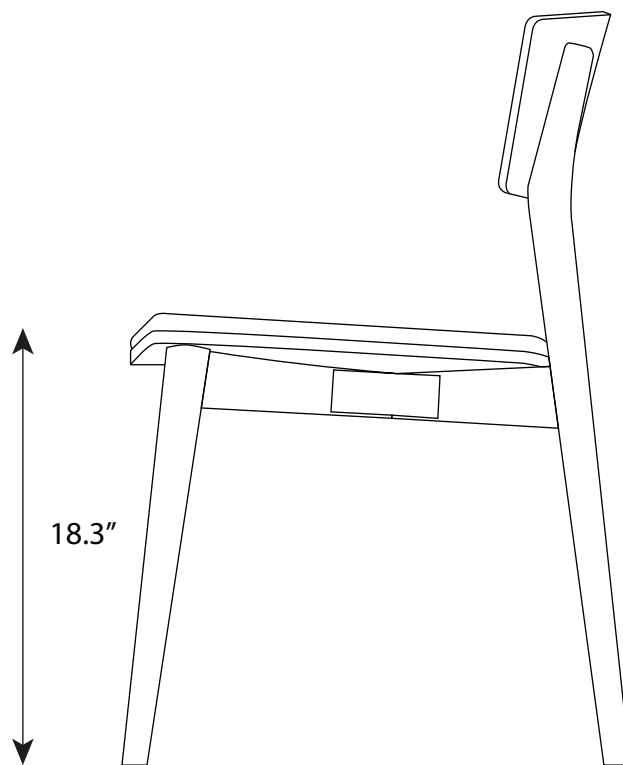

HELLEN SE 02
(not to scale)

21.7"

Technical drawing showing the front view of the Hellen SE 02 chair. A horizontal dimension line at the bottom indicates a width of 21.7 inches.

21.7"

Technical drawing showing the side view of the Hellen SE 02 chair. A horizontal dimension line at the bottom indicates a width of 21.7 inches.