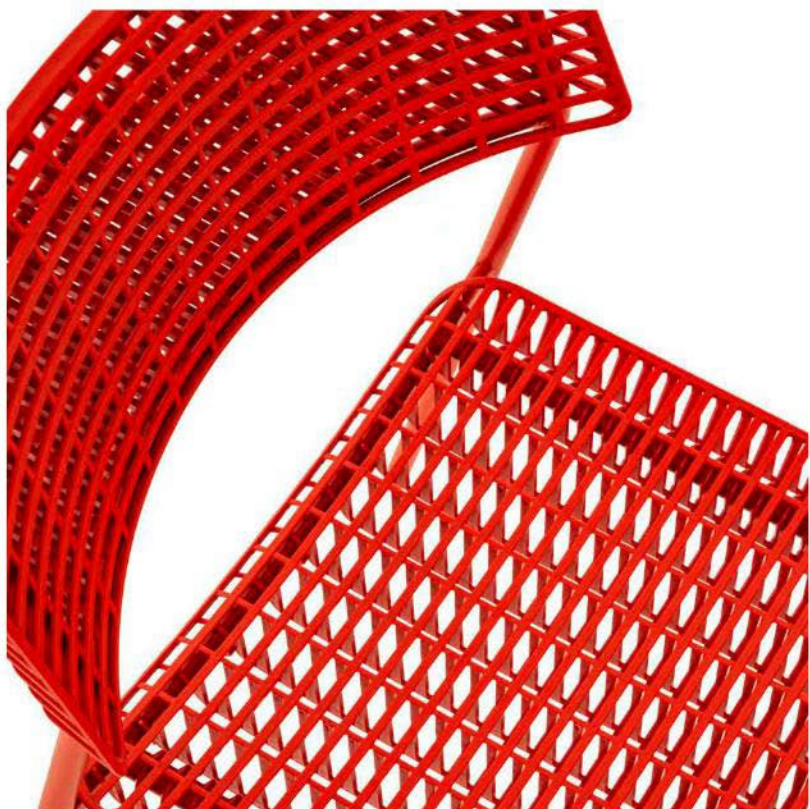

**TURN AROUND** A swivel stool offered in two heights with exquisite upholstery detailing.

**CALA** A collection of indoor/outdoor stack chairs with 3d printed seat and back manufactured from 100% recycled materials. Cala offers versatility and comfort at a great price point.

**MOMO** A great outdoor dining stack chair with mesh seat and back both with or without arms and available in a spectrum of bright colors.

**CLASSY UPHOLSTERED** *An ideal dining chair offering both comfort and durability.*

**DUNK UPHOLSTERED** Manufactured from recycled polypropylene, Dunk upholstered is offered with a variety of bases including a rocking chair version.

**MAIN** A collection of adjustable height swivel stools and matching tables offered in a rainbow of colors.