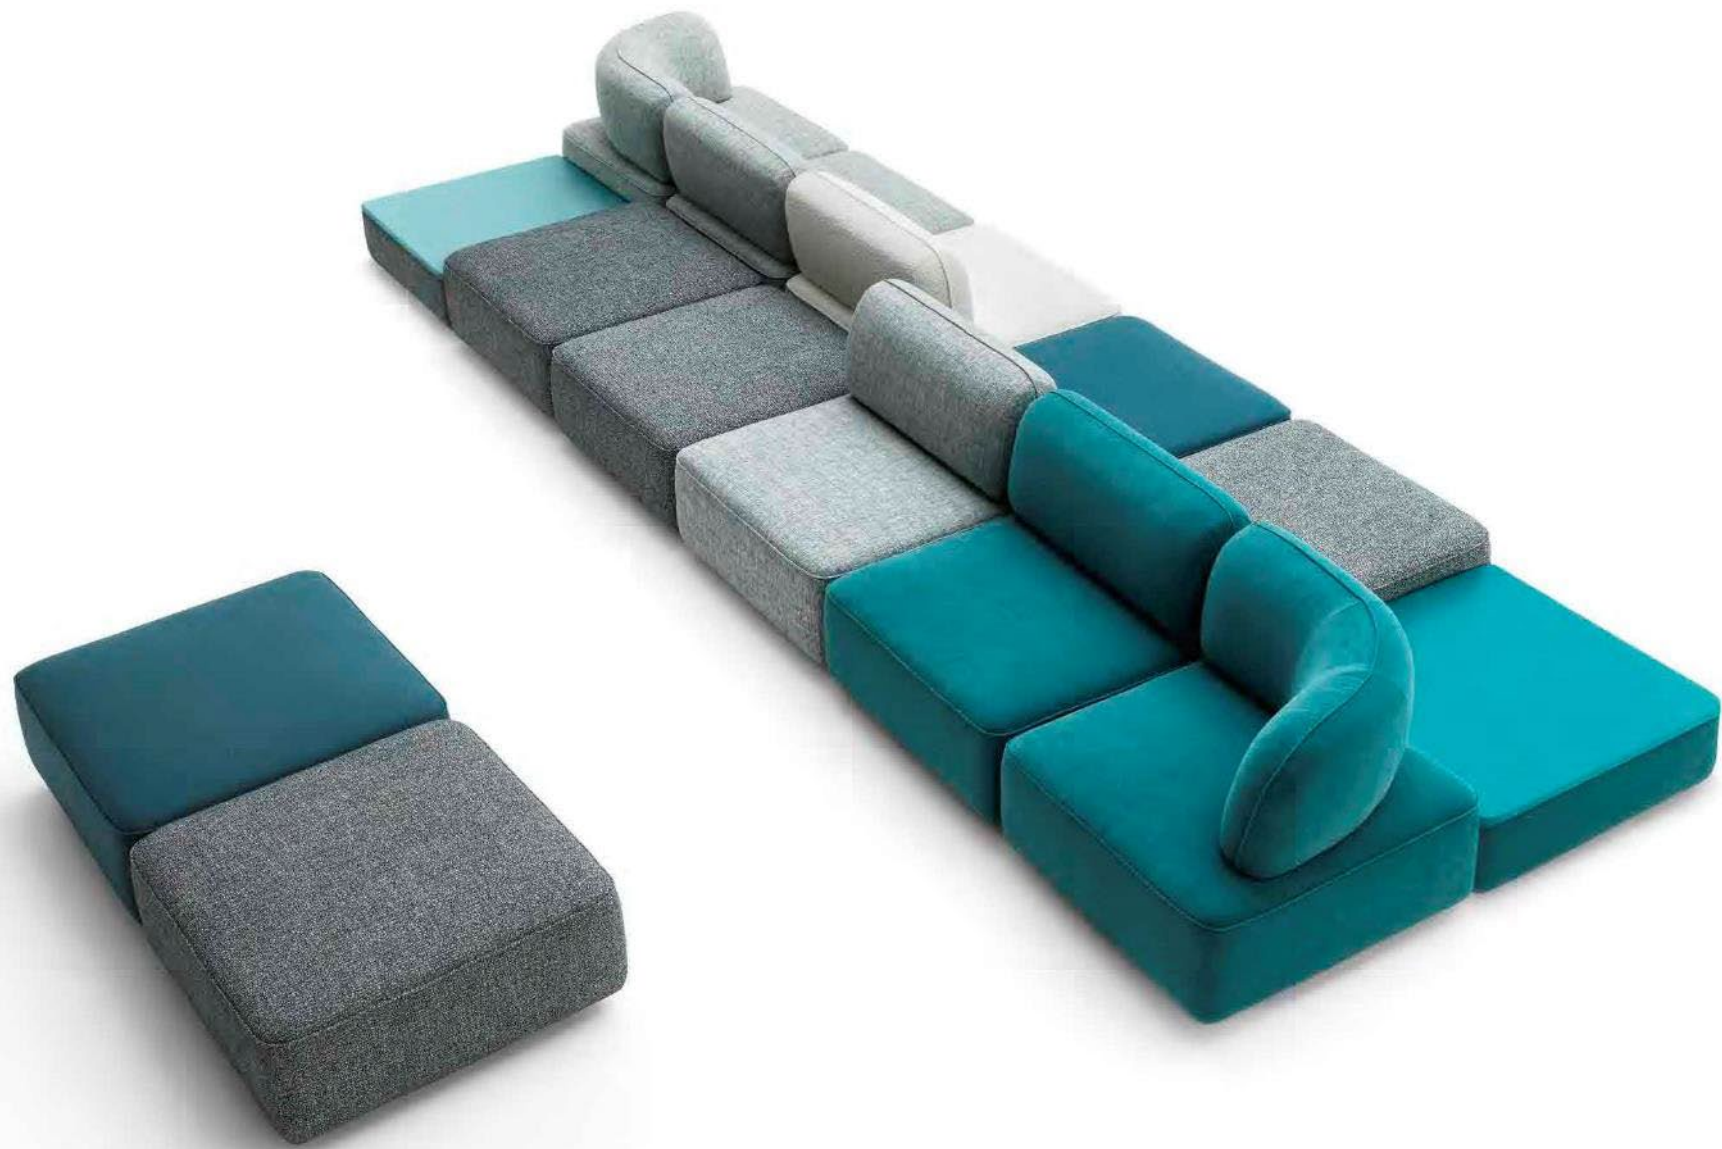

**LIN WOOD** A modular seating series, designed for public spaces, manufactured from aluminum and wood. Available with option arm rests and tables, Lin Wood is 100% recyclable.

**LIN TAPIZ** A modular system with an infinite choice of configurations. Lin Tapiz adds both comfort and style to any public seating environment.

**KORI:** The smooth and curved lines of Kori form a collection of contemporary swivel chairs, offered with leather or fabric seat and back and optional die cast arm rests.

**MAJA** A dining chair with tapered wooden legs, swivel base or sled base options.

**CHANEL** A highly modular seating system than can be curved or linear with optional back rests, tables and writing surface.

**TABLET** A chair with optional swivel action complimented with a matching sofa and bench.

**DUNK UPHOLSTERED** Manufactured from recycled polypropylene, Dunk upholstered is offered with a variety of bases including a rocking chair version.

**MAIN** A collection of adjustable height swivel stools and matching tables offered in a rainbow of colors.