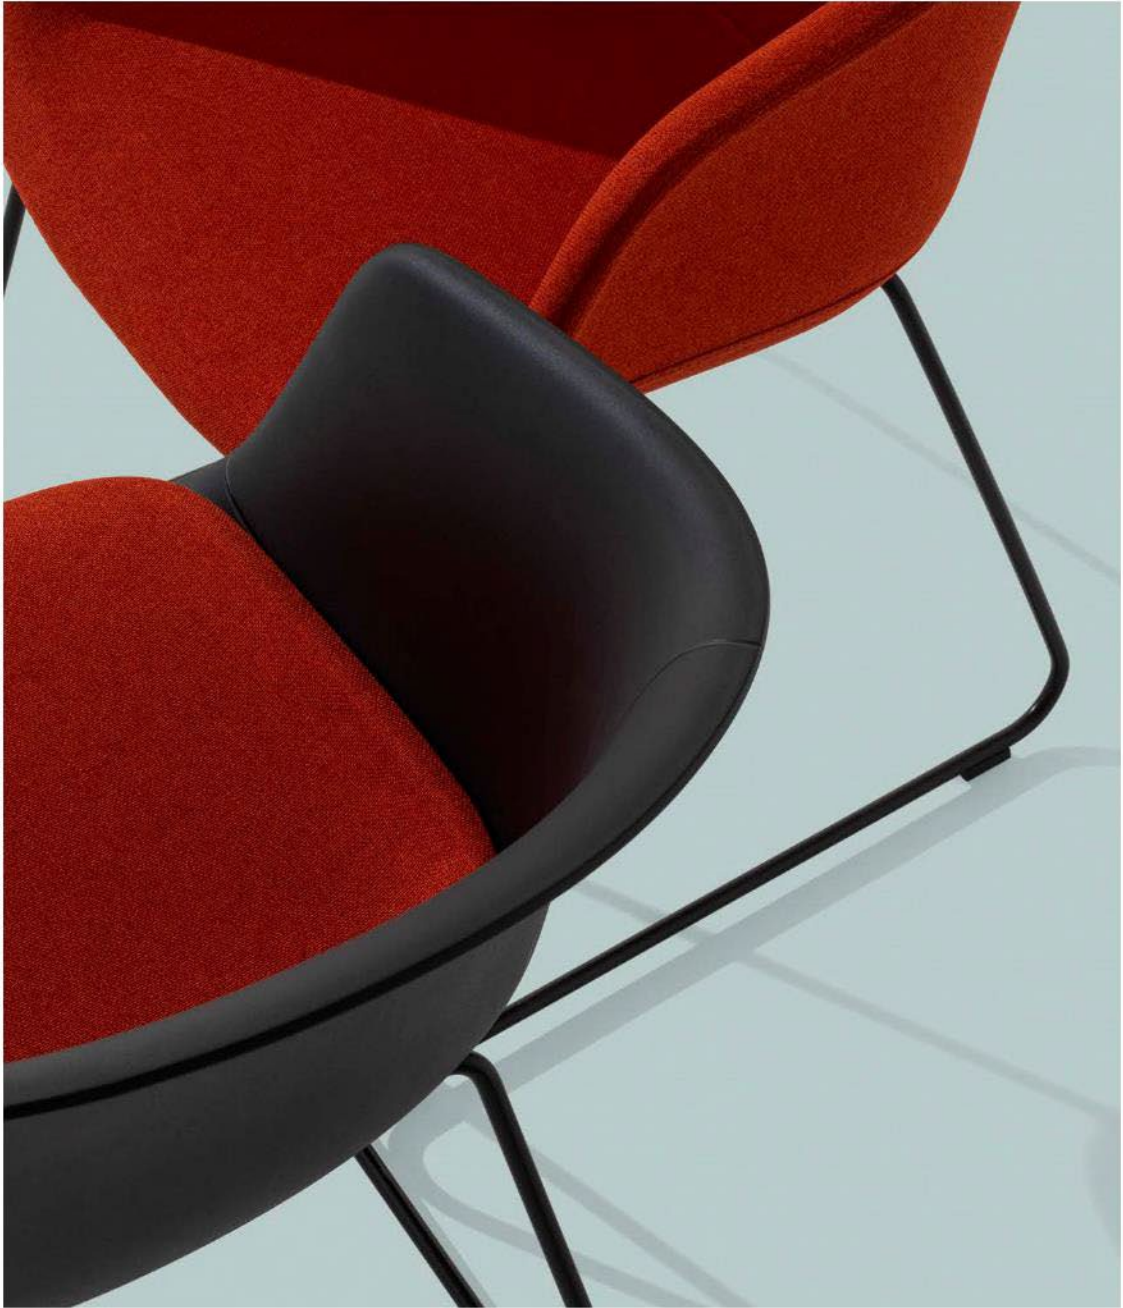

**CHANEL** A highly modular seating system than can be curved or linear with optional back rests, tables and writing surface.

**TABLET** A chair with optional swivel action complimented with a matching sofa and bench.

**TURN AROUND** A swivel stool offered in two heights with exquisite upholstery detailing.

**CALA** A collection of indoor/outdoor stack chairs with 3d printed seat and back manufactured from 100% recycled materials. Cala offers versatility and comfort at a great price point.

**MOMO** A great outdoor dining stack chair with mesh seat and back both with or without arms and available in a spectrum of bright colors.

**CLASSY UPHOLSTERED** *An ideal dining chair offering both comfort and durability.*

**DUNK UPHOLSTERED** Manufactured from recycled polypropylene, Dunk upholstered is offered with a variety of bases including a rocking chair version.

**MAIN** A collection of adjustable height swivel stools and matching tables offered in a rainbow of colors.