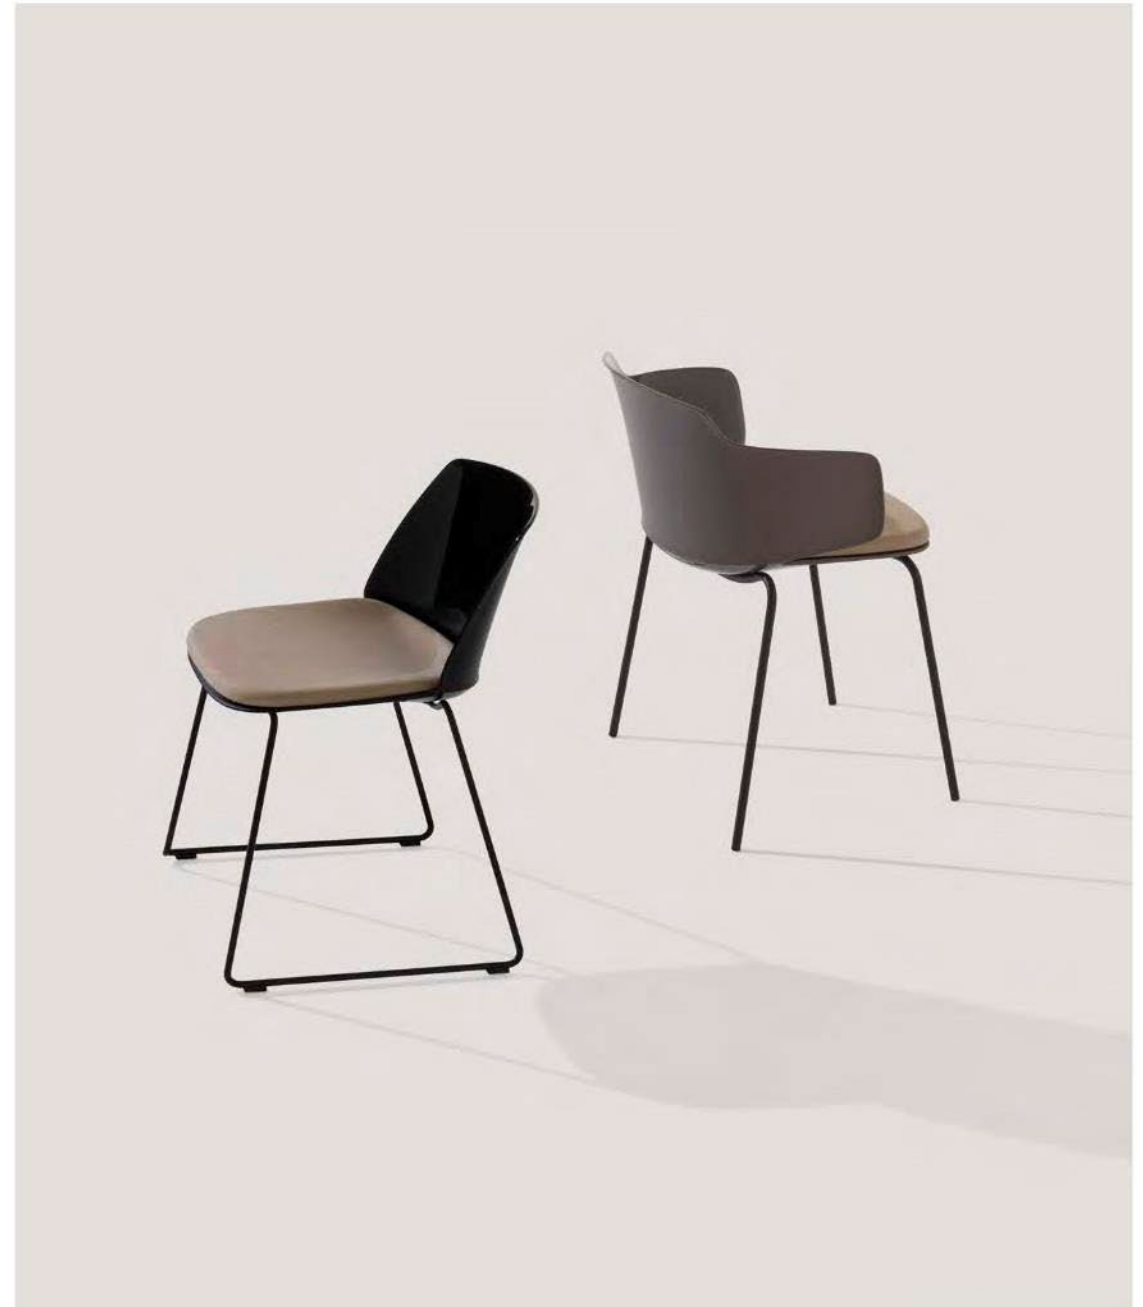

**TURN AROUND** A swivel stool offered in two heights with exquisite upholstery detailing.

**CALA** A collection of indoor/outdoor stack chairs with 3d printed seat and back manufactured from 100% recycled materials. Cala offers versatility and comfort at a great price point.

**MOMO** A great outdoor dining stack chair with mesh seat and back both with or without arms and available in a spectrum of bright colors.

**CLASSY UPHOLSTERED** *An ideal dining chair offering both comfort and durability.*

**DUNK UPHOLSTERED** Manufactured from recycled polypropylene, Dunk upholstered is offered with a variety of bases including a rocking chair version.

**MAIN** A collection of adjustable height swivel stools and matching tables offered in a rainbow of colors.