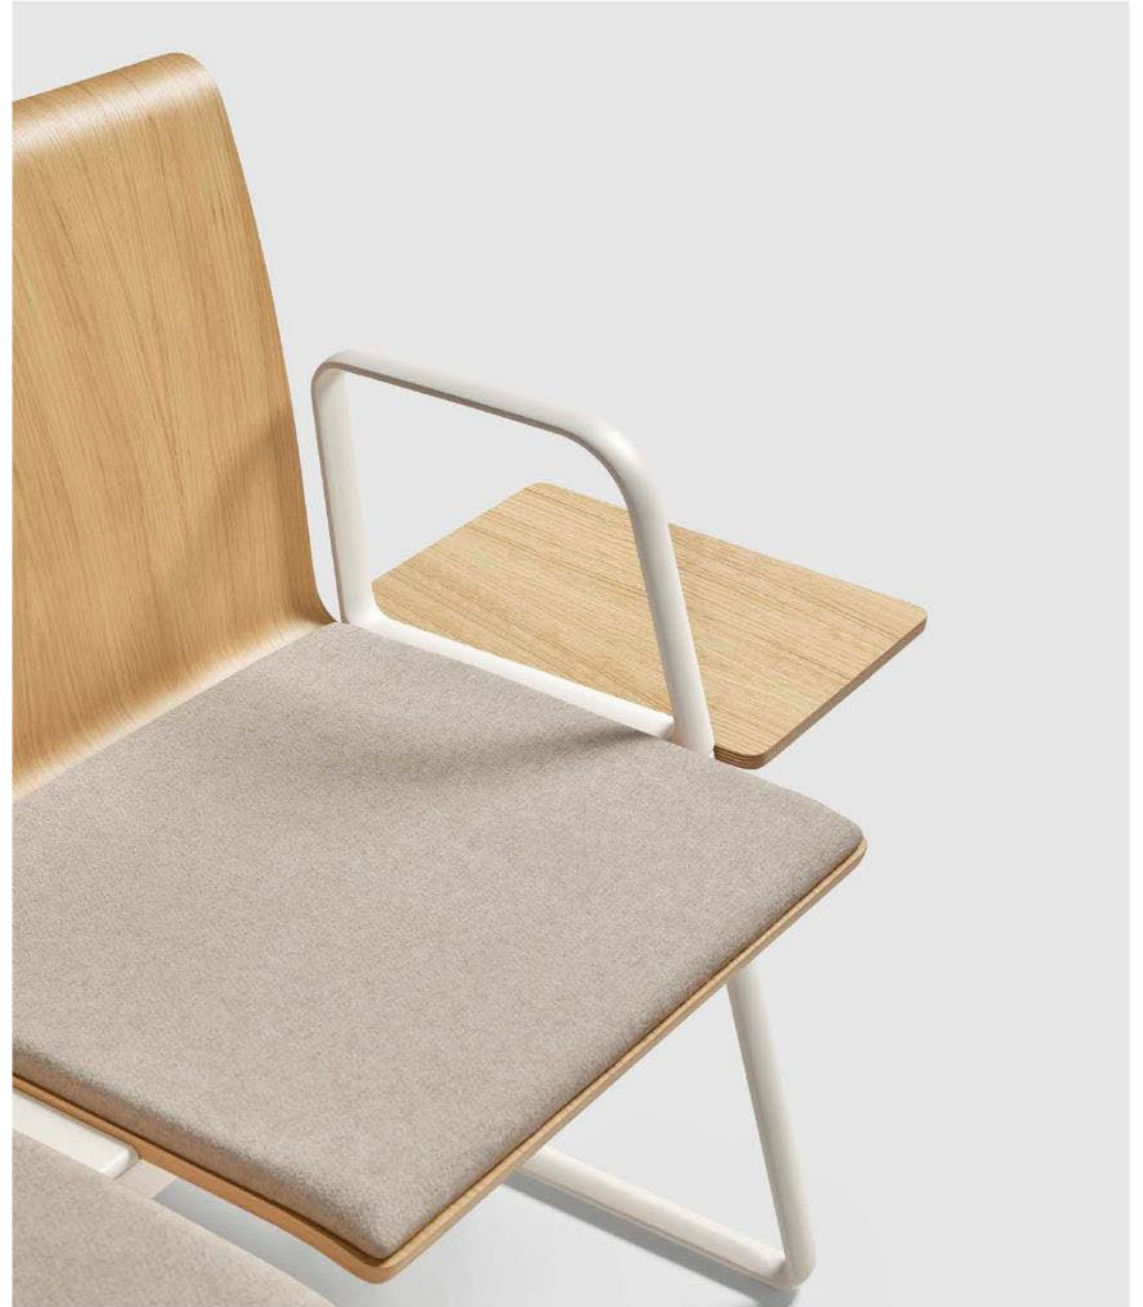

**ATRIA** A Side chair and arm chair with a premium grade leather seat and back and solid oak frame.

**ECO** A side chair, lounge chair and stool with frames in solid oak or beech. Seat and backs available in natural wood or upholstered.

**REVER** A collection of elegant swivel chairs, offered in either high or low back versions with a sculptured plywood back.

**LEA POLY** Versatile and durable stack chairs with steel legs and recycled polypropylene seat and back.

**LIN WOOD** A modular seating series, designed for public spaces, manufactured from aluminum and wood. Available with option arm rests and tables, Lin Wood is 100% recyclable.

**LIN TAPIZ** A modular system with an infinite choice of configurations. Lin Tapiz adds both comfort and style to any public seating environment.

**CHANEL** A highly modular seating system than can be curved or linear with optional back rests, tables and writing surface.

**TABLET** A chair with optional swivel action complimented with a matching sofa and bench.