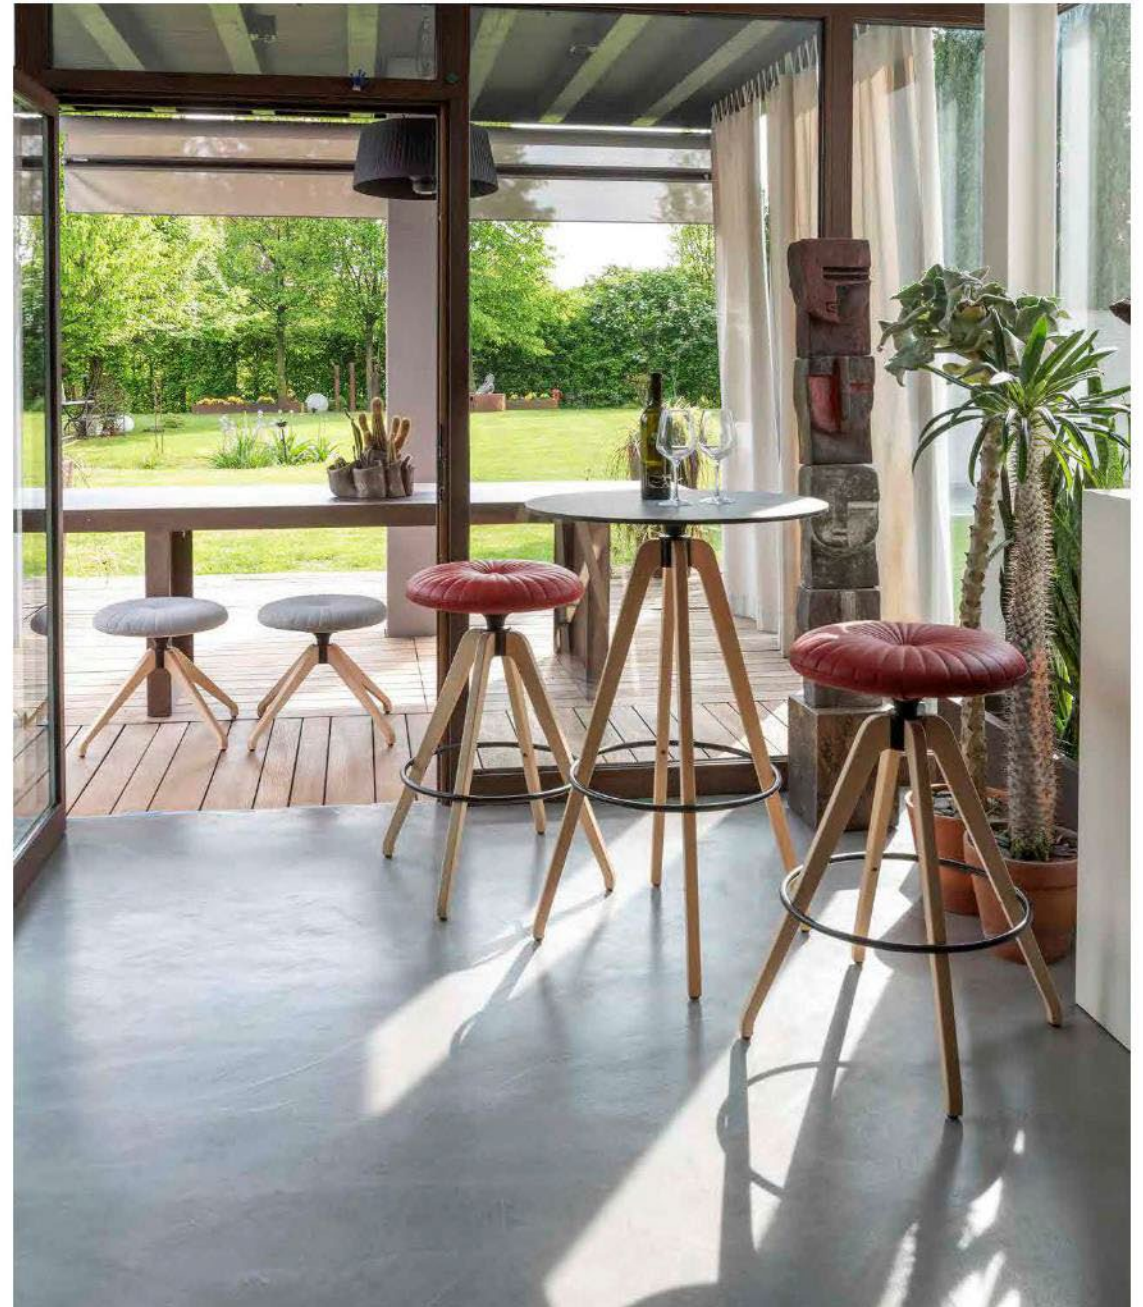

**TURN AROUND** A swivel stool offered in two heights with exquisite upholstery detailing.

**CALA** A collection of indoor/outdoor stack chairs with 3d printed seat and back manufactured from 100% recycled materials. Cala offers versatility and comfort at a great price point.