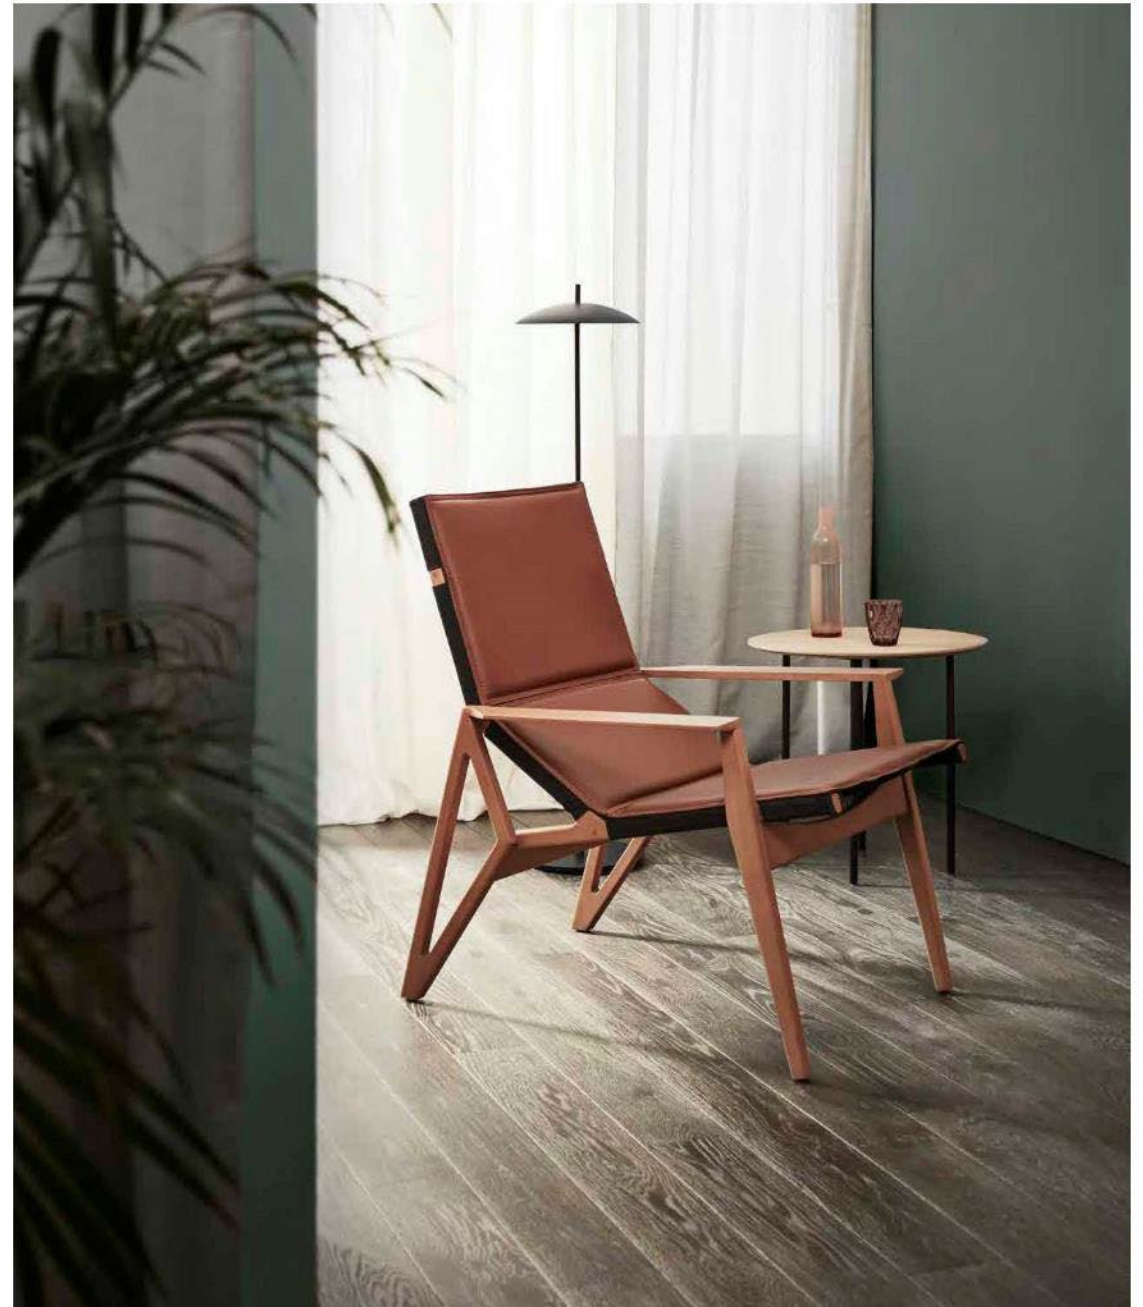

**BAU** A versatile modular seating series featuring high resilient polyurethane foam shell.

**CIAO TABLE** *A contemporary and geometric side table with steel base and laminated top.*

**ICONICA** A lounge chair collection, featuring a premium grain leather or waterproof suede seat and back with a solid beech frame.

**ATRIA** A Side chair and arm chair with a premium grade leather seat and back and solid oak frame.

**ECO** A side chair, lounge chair and stool with frames in solid oak or beech. Seat and backs available in natural wood or upholstered.