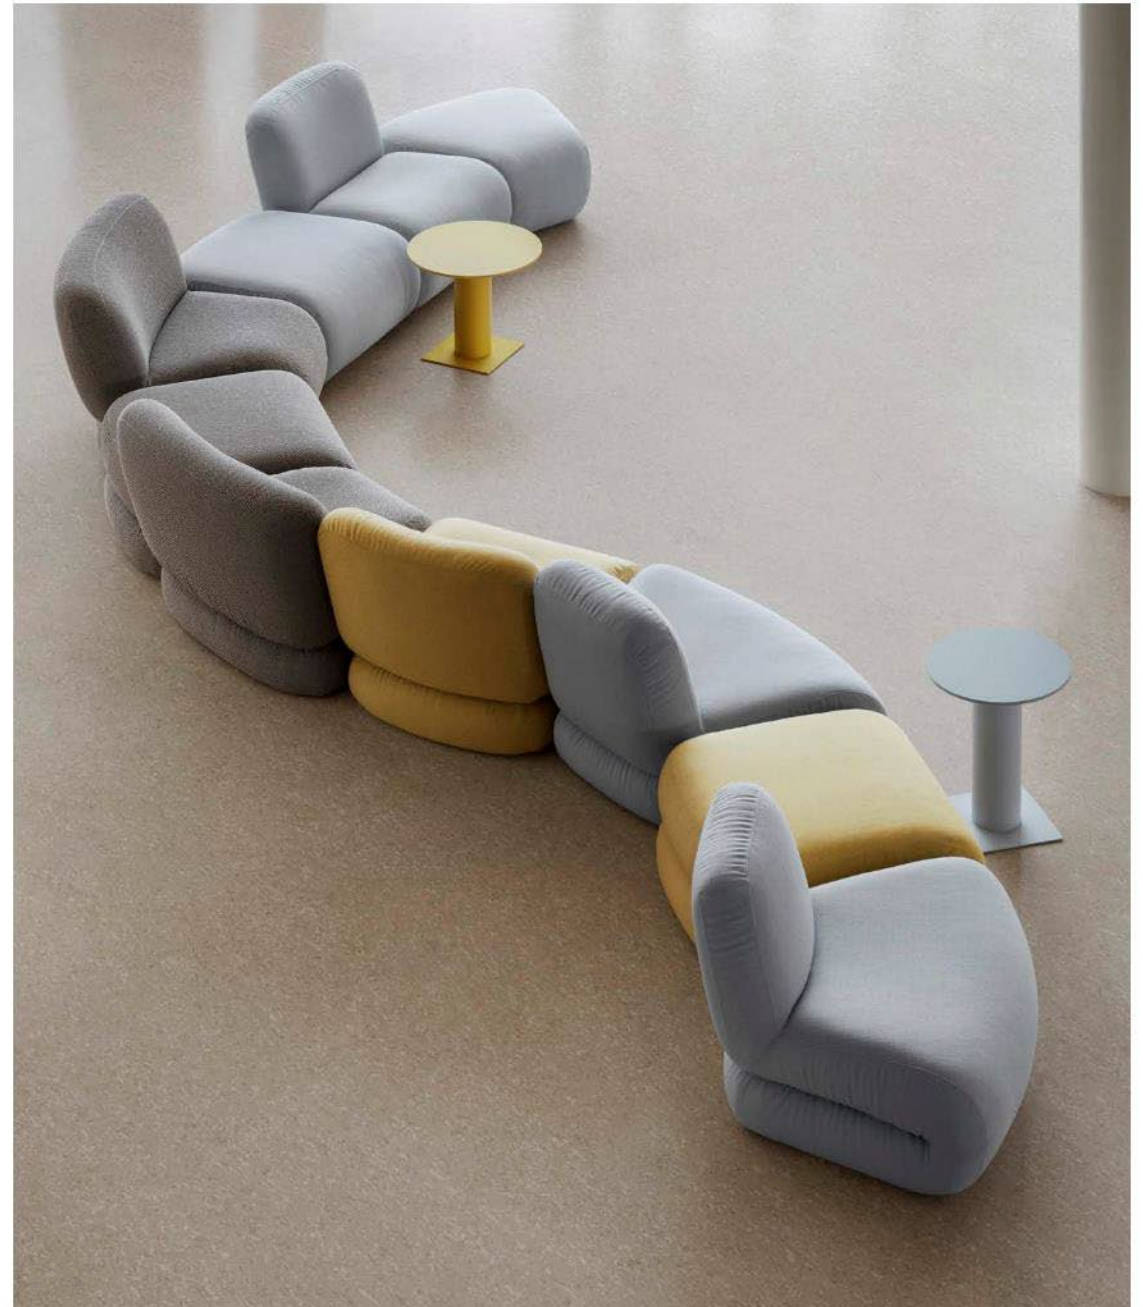

**BAU** A versatile modular seating series featuring high resilient polyurethane foam shell.

**CIAO TABLE** *A contemporary and geometric side table with steel base and laminated top.*

**ICONICA** A lounge chair collection, featuring a premium grain leather or waterproof suede seat and back with a solid beech frame.

**LIN WOOD** A modular seating series, designed for public spaces, manufactured from aluminum and wood. Available with option arm rests and tables, Lin Wood is 100% recyclable.

**LIN TAPIZ** A modular system with an infinite choice of configurations. Lin Tapiz adds both comfort and style to any public seating environment.

**CHANEL** A highly modular seating system than can be curved or linear with optional back rests, tables and writing surface.

**TABLET** A chair with optional swivel action complimented with a matching sofa and bench.

**DUNK UPHOLSTERED** Manufactured from recycled polypropylene, Dunk upholstered is offered with a variety of bases including a rocking chair version.

**MAIN** A collection of adjustable height swivel stools and matching tables offered in a rainbow of colors.