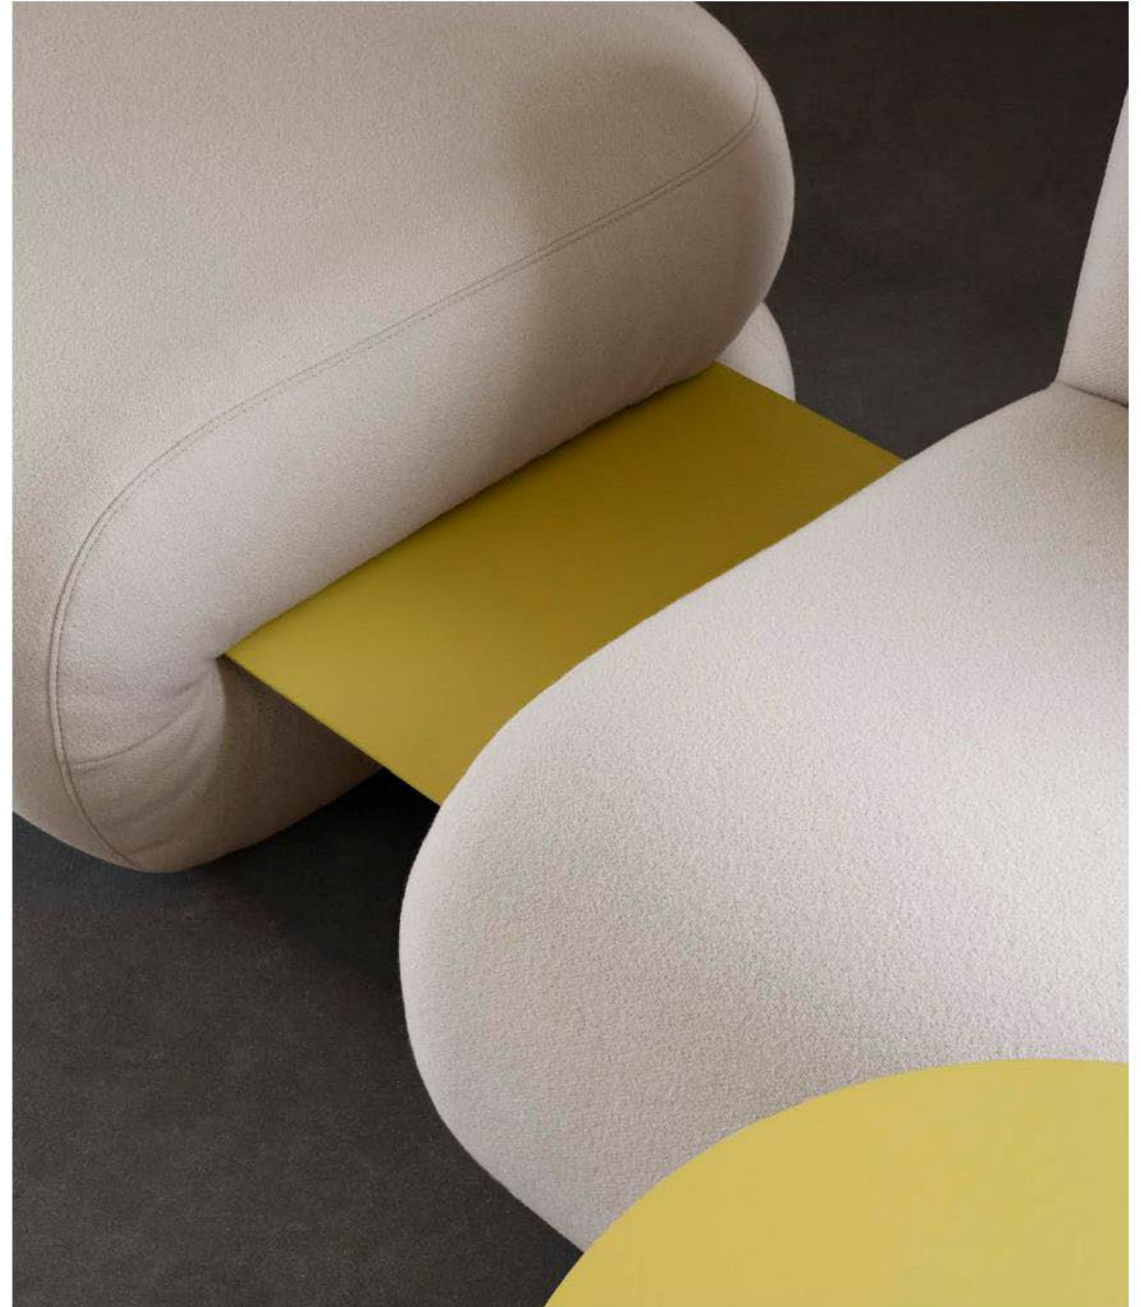

**BAU** A versatile modular seating series featuring high resilient polyurethane foam shell.

**CIAO TABLE** *A contemporary and geometric side table with steel base and laminated top.*

**ICONICA** A lounge chair collection, featuring a premium grain leather or waterproof suede seat and back with a solid beech frame.

**DUNK UPHOLSTERED** Manufactured from recycled polypropylene, Dunk upholstered is offered with a variety of bases including a rocking chair version.

**MAIN** A collection of adjustable height swivel stools and matching tables offered in a rainbow of colors.