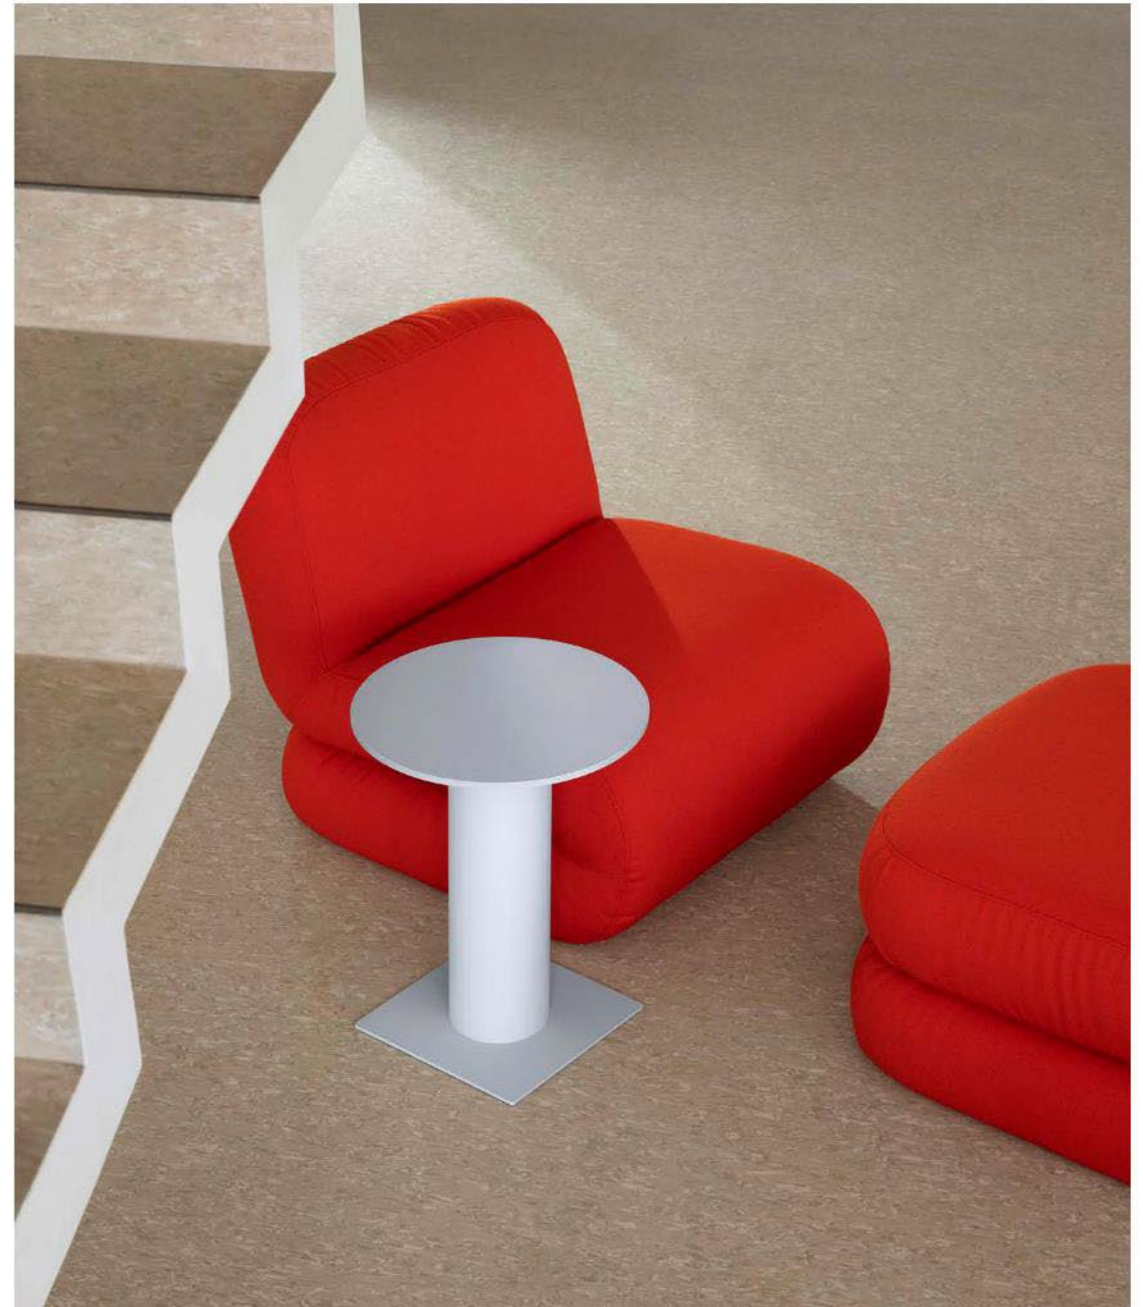

**BAU** A versatile modular seating series featuring high resilient polyurethane foam shell.

**CIAO TABLE** *A contemporary and geometric side table with steel base and laminated top.*

**ICONICA** A lounge chair collection, featuring a premium grain leather or waterproof suede seat and back with a solid beech frame.

**LIN WOOD** A modular seating series, designed for public spaces, manufactured from aluminum and wood. Available with option arm rests and tables, Lin Wood is 100% recyclable.

**LIN TAPIZ** A modular system with an infinite choice of configurations. Lin Tapiz adds both comfort and style to any public seating environment.

**CHANEL** A highly modular seating system than can be curved or linear with optional back rests, tables and writing surface.

**TABLET** A chair with optional swivel action complimented with a matching sofa and bench.

**DUNK UPHOLSTERED** Manufactured from recycled polypropylene, Dunk upholstered is offered with a variety of bases including a rocking chair version.

**MAIN** A collection of adjustable height swivel stools and matching tables offered in a rainbow of colors.