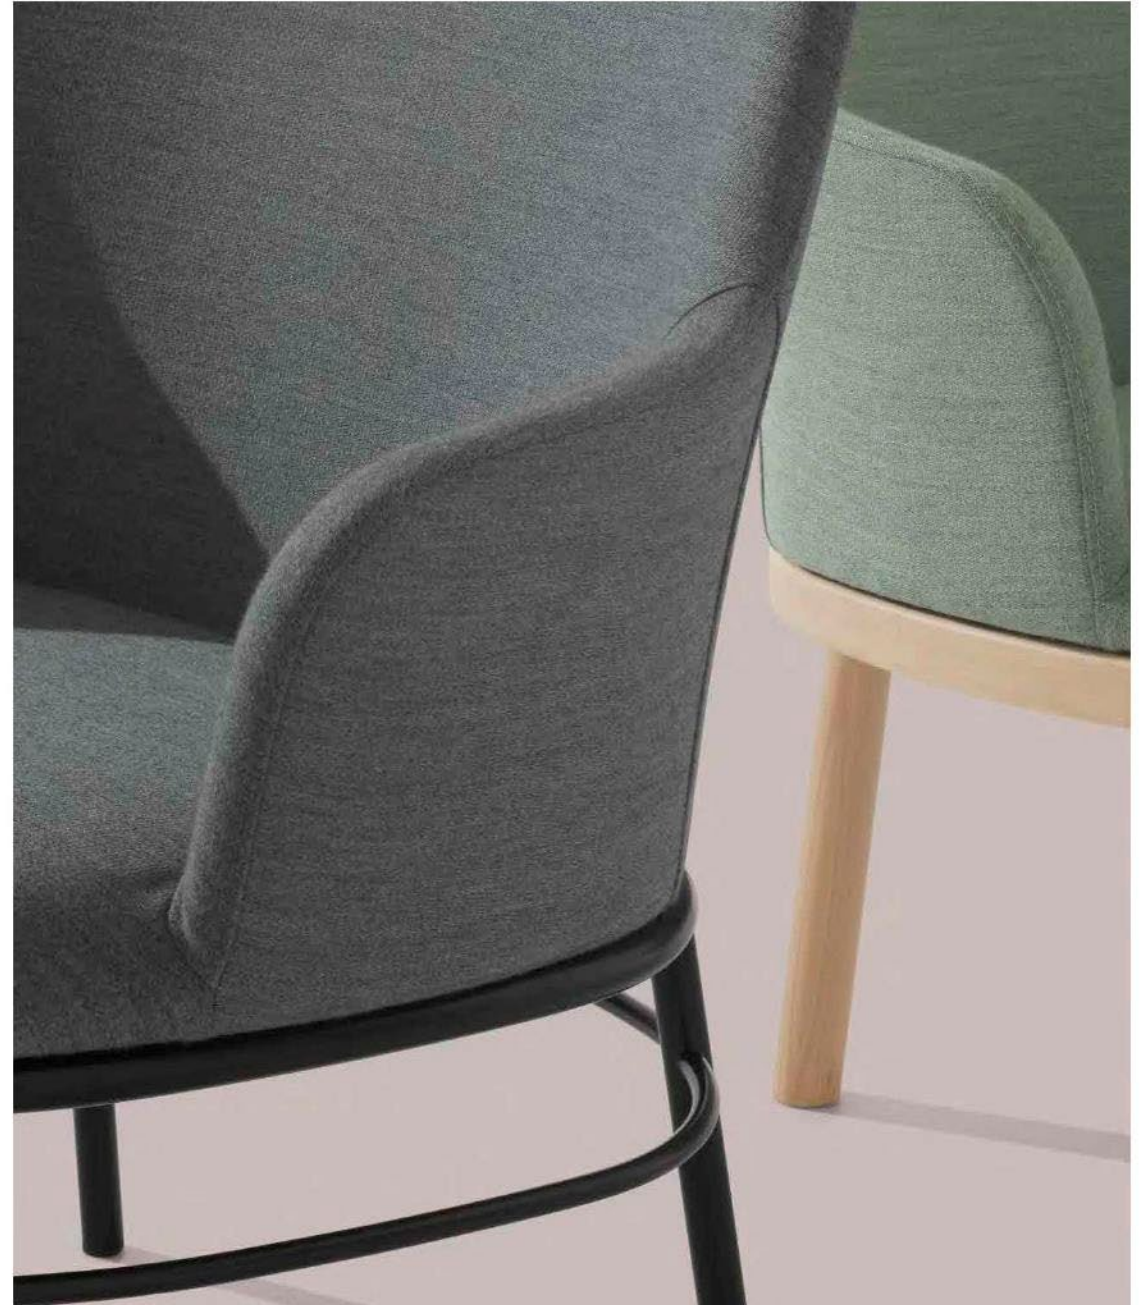

**MOMO** A great outdoor dining stack chair with mesh seat and back both with or without arms and available in a spectrum of bright colors.

**CLASSY UPHOLSTERED** *An ideal dining chair offering both comfort and durability.*

**DUNK UPHOLSTERED** Manufactured from recycled polypropylene, Dunk upholstered is offered with a variety of bases including a rocking chair version.

**MAIN** A collection of adjustable height swivel stools and matching tables offered in a rainbow of colors.