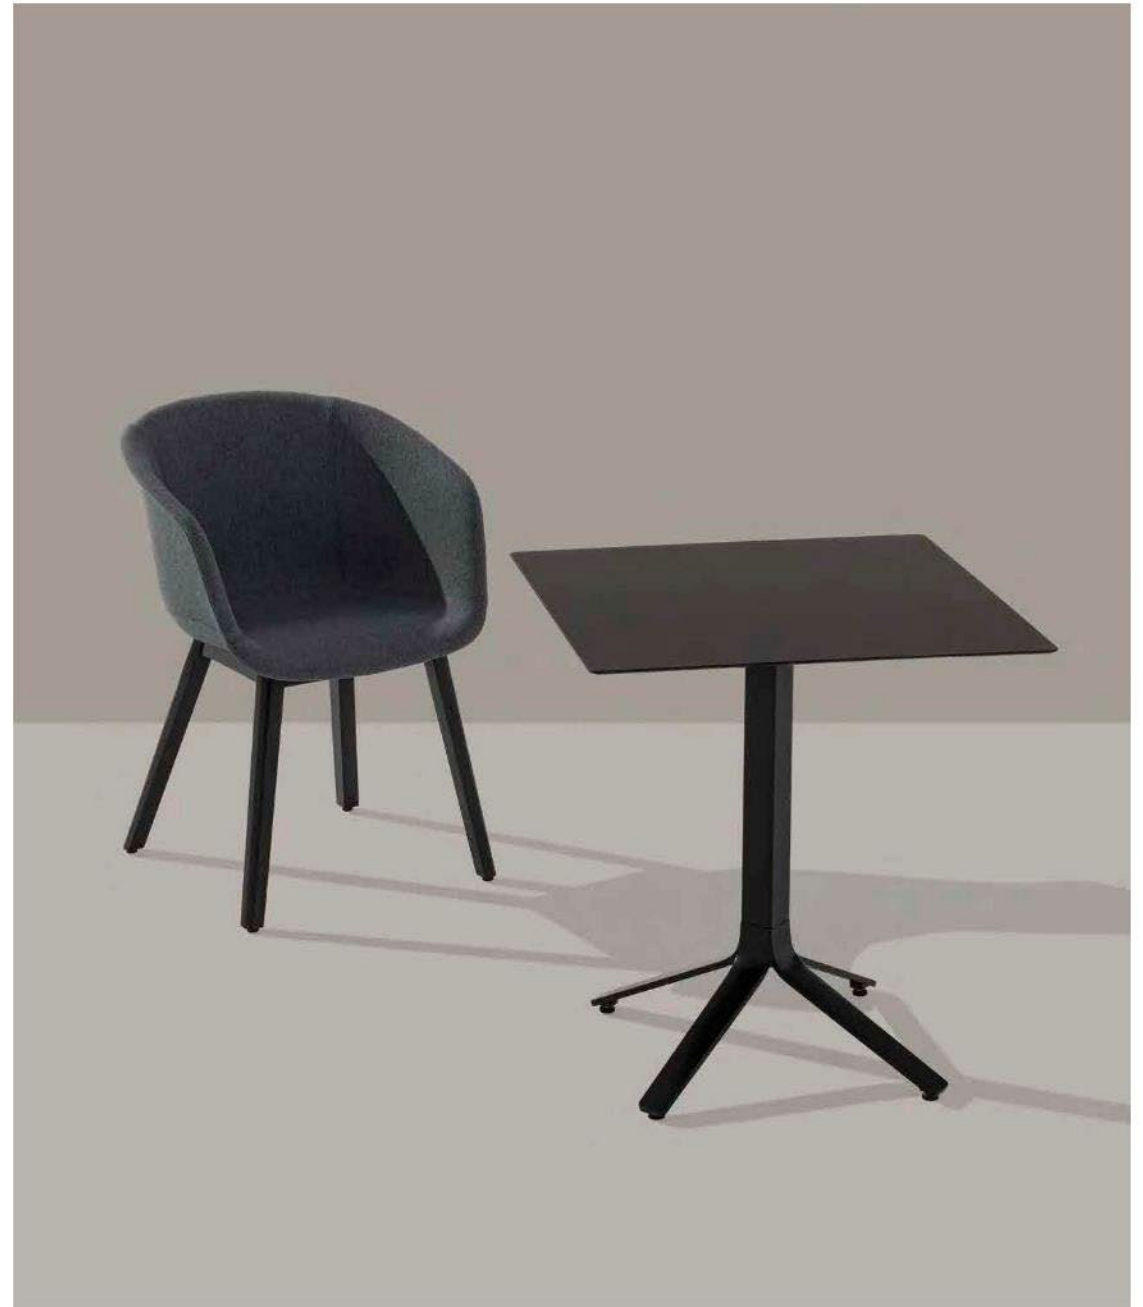

**TURN AROUND** A swivel stool offered in two heights with exquisite upholstery detailing.

**CALA** A collection of indoor/outdoor stack chairs with 3d printed seat and back manufactured from 100% recycled materials. Cala offers versatility and comfort at a great price point.

**MOMO** A great outdoor dining stack chair with mesh seat and back both with or without arms and available in a spectrum of bright colors.

**CLASSY UPHOLSTERED** *An ideal dining chair offering both comfort and durability.*

**DUNK UPHOLSTERED** Manufactured from recycled polypropylene, Dunk upholstered is offered with a variety of bases including a rocking chair version.

**MAIN** A collection of adjustable height swivel stools and matching tables offered in a rainbow of colors.