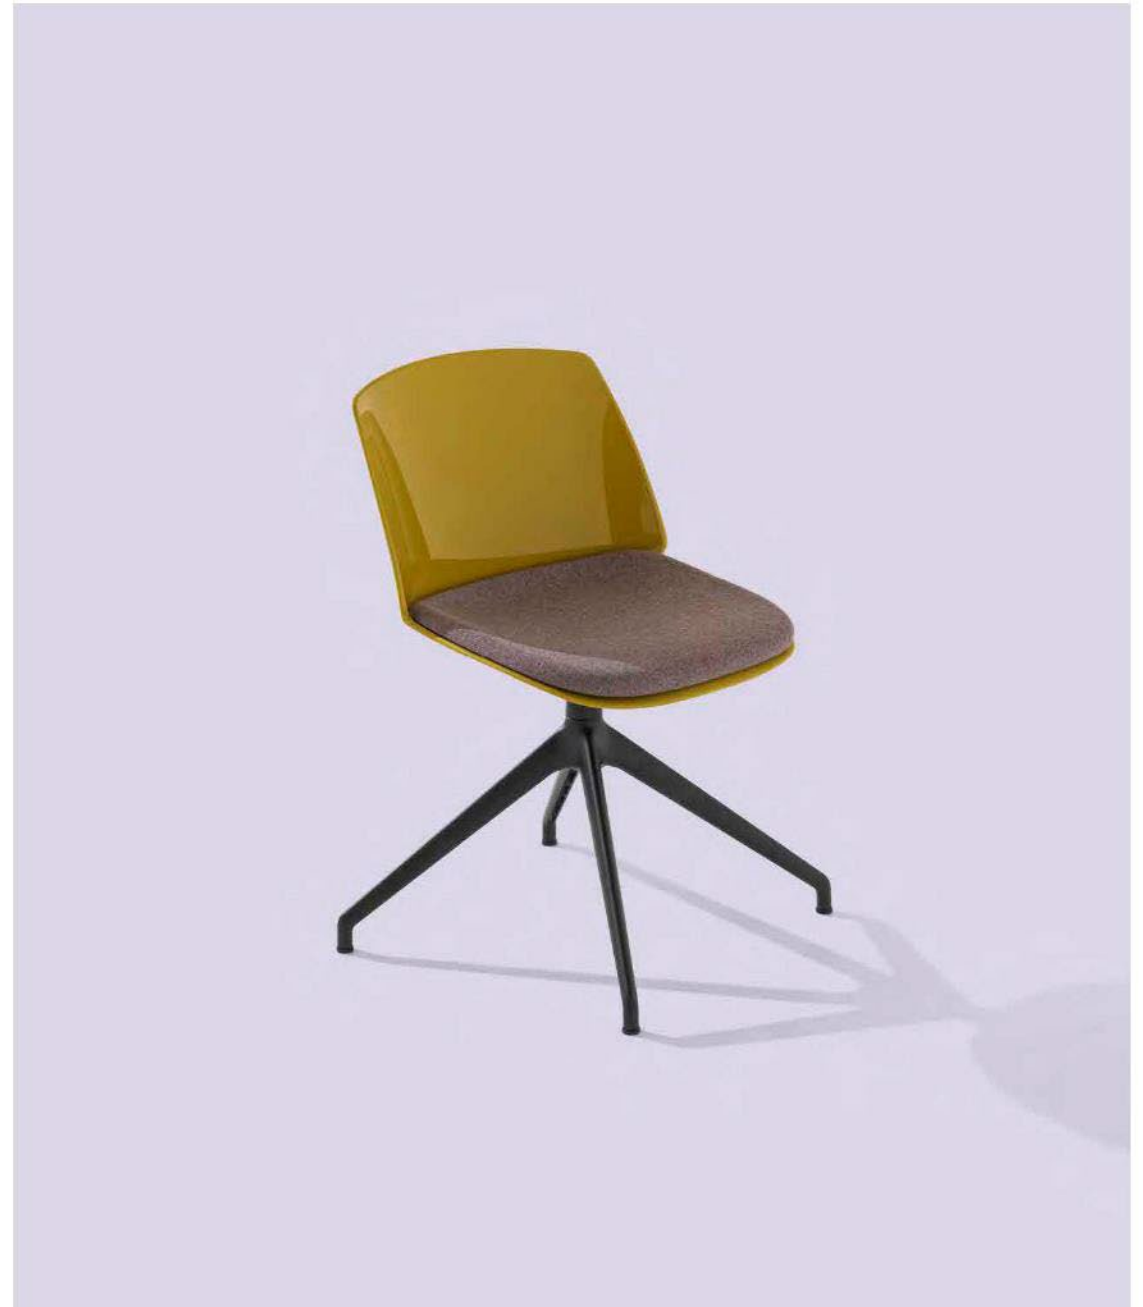

**MOMO** A great outdoor dining stack chair with mesh seat and back both with or without arms and available in a spectrum of bright colors.

**CLASSY UPHOLSTERED** *An ideal dining chair offering both comfort and durability.*

**DUNK UPHOLSTERED** Manufactured from recycled polypropylene, Dunk upholstered is offered with a variety of bases including a rocking chair version.

**MAIN** A collection of adjustable height swivel stools and matching tables offered in a rainbow of colors.