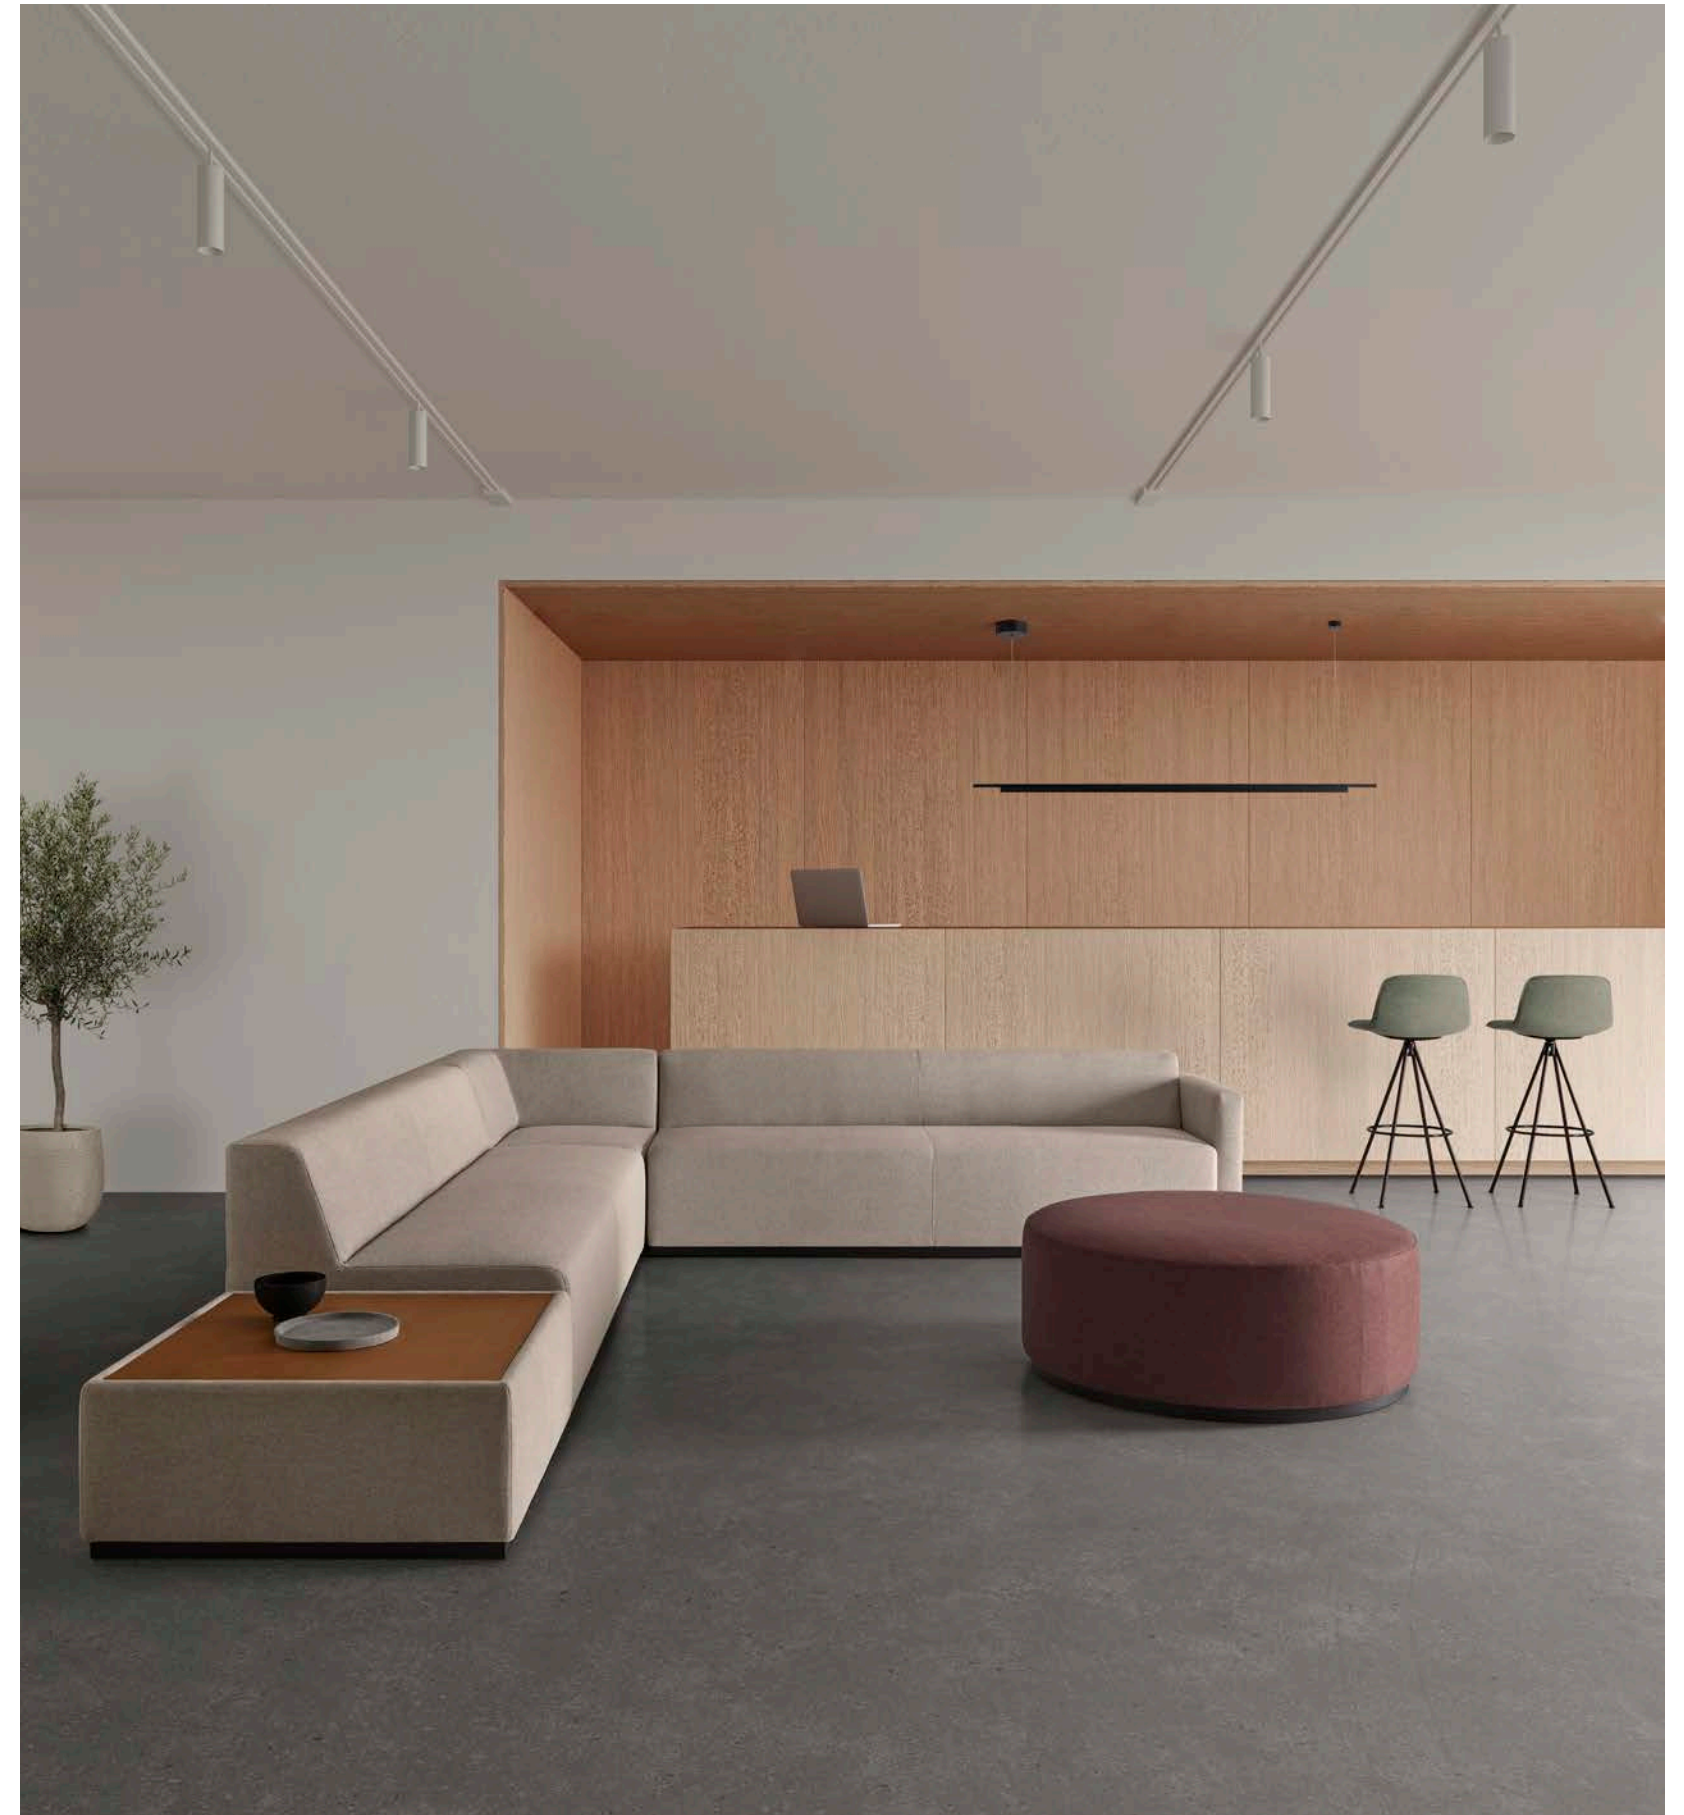

# PaU 2

*PAU is a versatile collection of upholstered modular elements that can be freely configured to adapt to the most diverse spaces and environments. The collection is made of upholstered seats and sofas of different sizes, which can be freely combined to create endless configurations. The sofas are available with fully upholstered or steel arms. The collection's visual aesthetic aims to be neutral and timeless, enabling maximum possibilities of integration in all kinds of projects.*