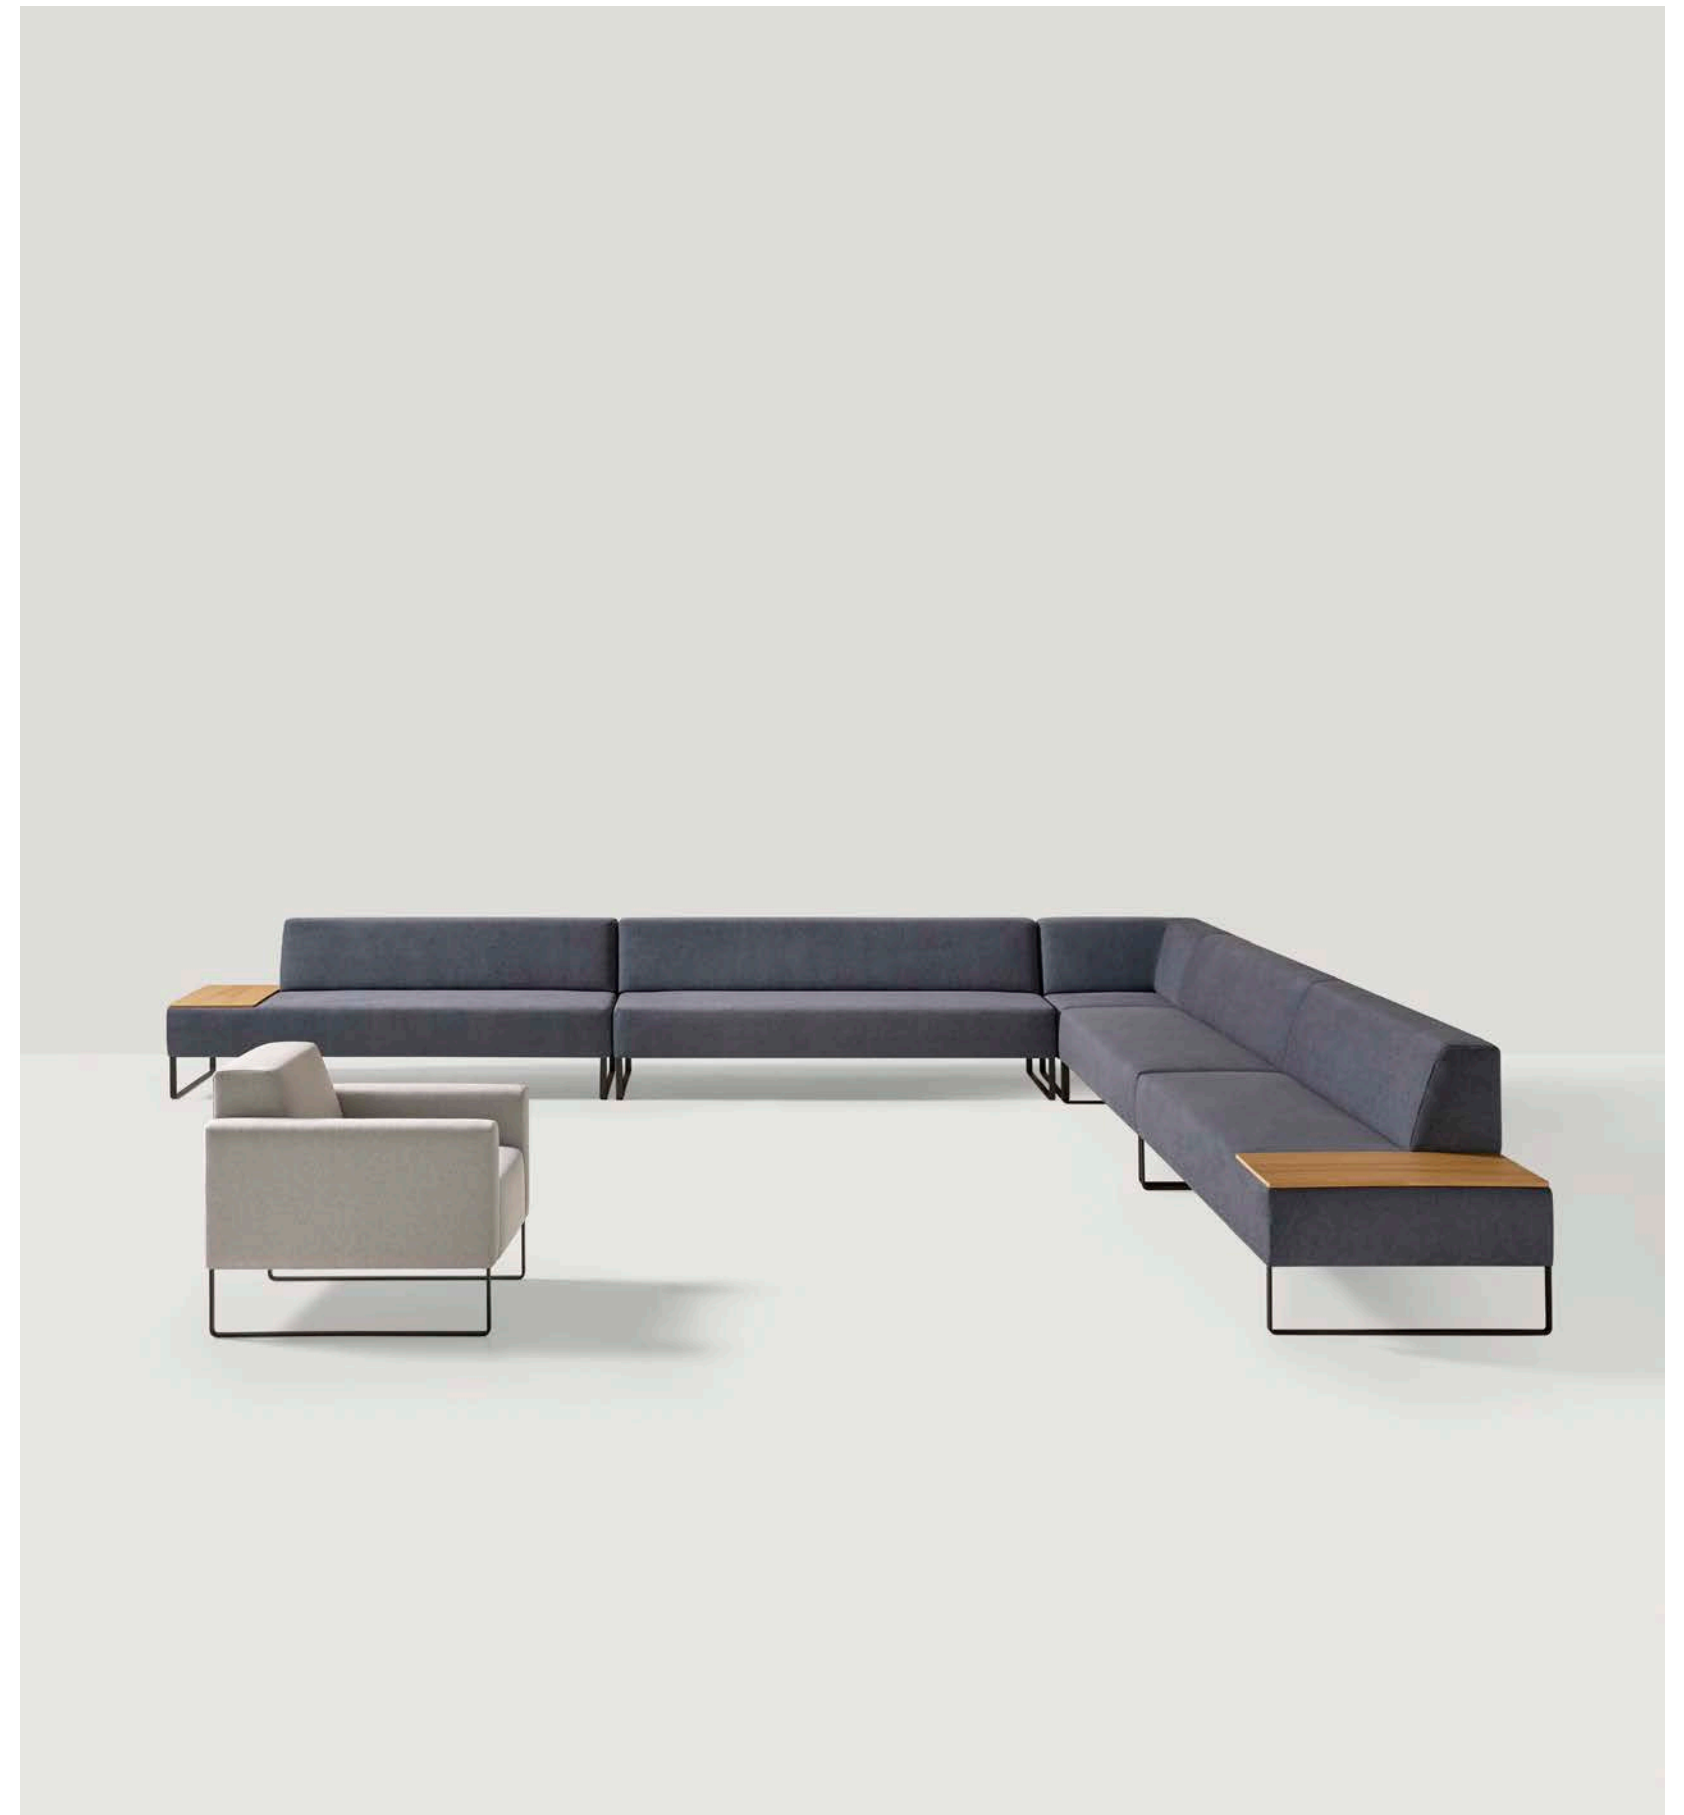

TETRIS is a modular sofa system that stands out for its minimalist and timeless aesthetic. Its design and wide variety of available formats facilitate its integration into the most diverse of spaces. The family includes sofas, modular seats, occasional tables, and sofas with privacy screens that are ideal for creating intimate, semi-private spaces in open-plan offices, co-working spaces, and lounge areas. TETRIS is customizable, which makes it a versatile collection suited to a wide range of projects.