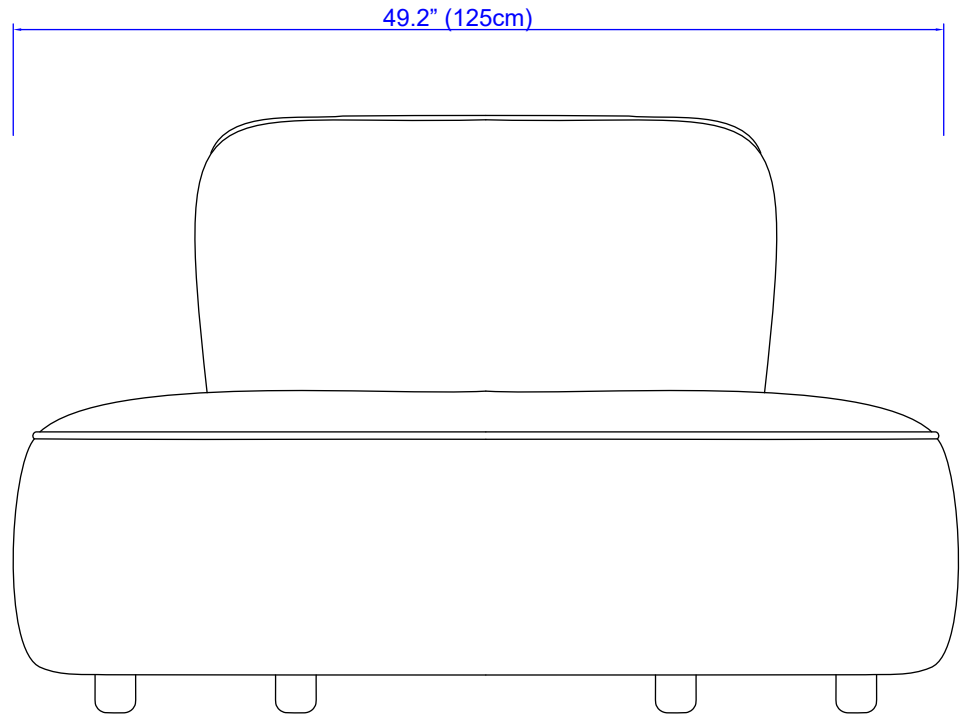

CHANEL_Mod.05559 (1:10 Scale)

16.9" (43cm)

31.1" (79cm)

37.4" (95cm)