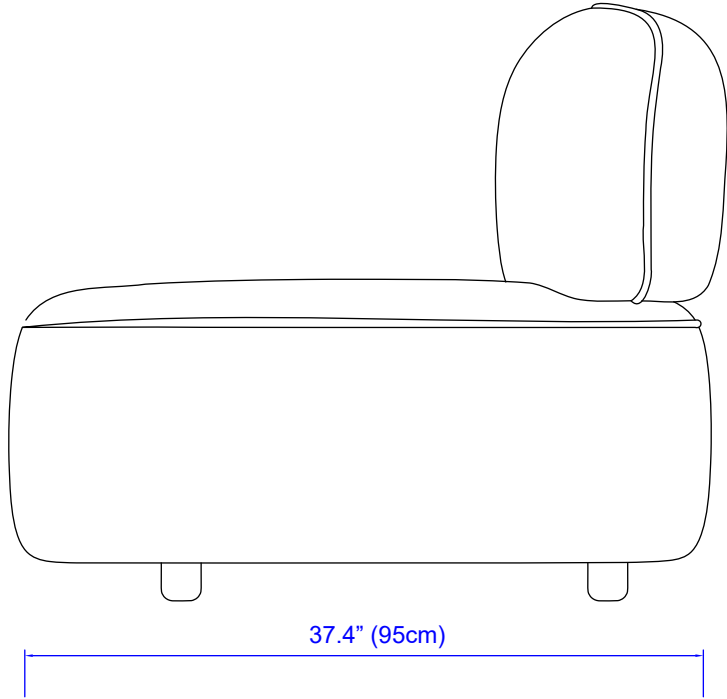

CHANEL_Mod.05559 (1:10 Scale)

16.9" (43cm)

31.1" (79cm)

37.4" (95cm)